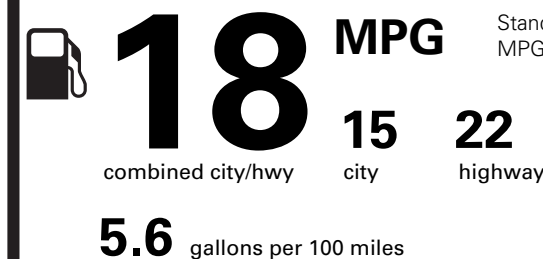

FUNCTIONAL

- 3.73 E-LOCKER
- 24" PANORAMIC DISPLAY
- 13.2" CENTER DISPLAY
- B&O® SOUND SYSTEM, 10 SPKR
- FORD APP
- FORD CO-PILOT360®ACTIVE2.0
- HEAVY DUTY RADIATOR
- OFF-ROAD SUSPENSION
- PRO POWER ONBOARD™ - 400W
- REMOTE START W/ FORD APP
- TERRAIN MANAGEMENT SYSTEM W/ SELECTABLE DRIVE MODES
- TRAIL 1-PEDAL DRIVE
- TRAIL TURN ASSIST
- TWO-SPEED TRANSFER CASE

SAFETY/SECURITY

- ADVANCETRAC™ WITH RSC®
- AIRBAGS - DUAL STAGE FRONT
- AIRBAGS - SAFETY CANOPY®
- AIRBAGS - SIDE IMPACT FRNT
- INDIV TIRE PRESS MONIT SYS
- LATCH CHILD SAFETY SYSTEM
- PERSONAL SAFETY SYSTEM™
- REAR OCCUPANT ALERT
- SECURE PKG 1 YR INCLUDED
- SECURILOCK® ANTI-THEFT SYS
- SOS POST-CRASH ALERT SYST™

WARRANTY

- 3YR/36,000 BUMPER / BUMPER
- 5YR/60,000 POWERTRAIN
- 5YR/60,000 ROADSIDE ASSIST

INCLUDED ON THIS VEHICLE

(MSRP)

EQUIPMENT GROUP 501A

OPTIONAL EQUIPMENT/OTHER

P275/70R18E A/T BSW TIRES
2ND RW 40/20/40 PWR FOLD BENCH
BLUECRUISE EQUIP: 90 DAY TRIAL
18" DARK CRBNZD GRAY ALUM WHL
CONN PKG:1YR INCL W/FORD APP

595.00

DEALER INSTALLED OPTIONS

ALL WEATHER FL LNR/TRY STYL-3R

115.00

PRICE INFORMATION

BASE PRICE	$81,700.00
TOTAL OPTIONS/OTHER	710.00
TOTAL VEHICLE & OPTIONS/OTHER	82,410.00
DESTINATION & DELIVERY	2,795.00

EPA DOT Fuel Economy and Environment

Gasoline Vehicle

Fuel Economy

You spend $5,250

more in fuel costs over 5 years compared to the average new vehicle.

Annual fuel cost

$2,750