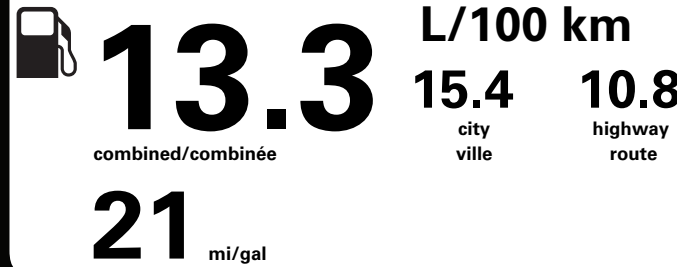

SAFETY/SECURITY

- AIRBAGS, FR/SIDE DRVR/PASS
- LATCH CHILD RESTRAINT SYS
- PERIMETER ALARM
- SAFETY CANOPY
- SECURILOCK ANTI-THEFT SYST
- SOS POST CRASH ALERT SYST
- STOP LAMP-HIGH MOUNT CNTR
- TIRE PRESSURE MONITOR SYS

WARRANTY

- 3 YR/60,000KM BASIC
- 5 YR/100,000 KM POWERTRAIN
- ROADSIDE ASSISTANCE 24 HRS

INCLUDED ON THIS VEHICLE

(MSRP)*

EQUIPMENT GROUP 501A

OPTIONAL EQUIPMENT/OTHER

2027 MODEL YEAR	
FEDERAL EXCISE TAX	100.00
NOCTURNAL BLUE METALLIC	600.00
P275/70R18E A/T BSW TIRES	
ENGINE BLOCK HEATER	550.00
50 STATE EMISSIONS	NO CHARGE
BLUECRUISE EQUIP: 90 DAY TRIAL DRIVER'S PACKAGE	1,500.00
18" DRK CRBN GRY PNT ALM WHEEL	
CONNECTIVITY PKG 1 YEAR INCLUD FORD CO-PILOT360 ACTIVE 2.0	NO CHARGE
INTERSECTION ASSIST	
SECURE PKG:1 YR INCLUDED	
FRONT LICENSE PLATE BRACKET	NO CHARGE

PRICE INFORMATION

BASE PRICE	$109,000.00
TOTAL OPTIONS/OTHER	2,750.00
TOTAL VEHICLE & OPTIONS/OTHER	111,750.00
DESTINATION & DELIVERY	2,695.00

"THIS VEH. NOT INTENDED FOR SALE OR REGISTRATION IN US" RETAIL PRICES EXCLUDE GST/HST

(MSRP)*

Gasoline Vehicle
Véhicule à essence

Fuel Consumption / Consommation de carburant

Annual fuel **COST**
for an annual distance of 20,000 km, and an average fuel price of $1.05 per litre

$ 2 793

Coût annuel en carburant

pour une distance annuelle de 20 000 km, et un prix moyen du carburant de 1,05 $ par litre

Standard SUVs range from /
Les VUS ordinaires font entre

2.1 - 17.7 L_e/100 km

L_e is gasoline litre equivalent
L_e signifie litre équivalent d'essence

Carbon Dioxide Rating / Indice de dioxyde de carbone

Tailpipe emissions only / Émissions du tuyau d'échappement seulement

Smog Rating / Indice de Smog

Estimates are based on Government of Canada approved criteria and testing methods. Vehicle's actual fuel consumption will vary.

Estimations établies selon des méthodes d'essai et des critères approuvés par le gouvernement du Canada. La consommation de carburant réelle du véhicule variera.

For more information visit

vehicles.nrcan.gc.ca

Pour plus d'information visitez

vehicules.nrcan.gc.ca

U.S. GOVERNMENT SAFETY RATINGS
COTES DE SÉCURITÉ DU GOUVERNEMENT AMÉRICAIN

Overall Vehicle Score /
Cote globale du véhicule ★ ★ ★ ★ ★

Frontal Crash / Collision frontale
Driver / Conducteur ★ ★ ★ ★ ★
Passenger / Passager ★ ★ ★ ★ ★

Side Crash / Collision latérale
Front seat / Siège avant ★ ★ ★ ★ ★
Rear seat / Siège arrière ★ ★ ★ ★ ★

Rollover / Capotage ★ ★ ★

Star ratings range from 1 to 5 stars (*****), with 5 being the highest.
Les cotes varient de 1 à 5 étoiles (*****), 5 étant la cote la plus élevée.

Source: U.S. National Highway Traffic Safety Administration
For more information / Pour de plus amples renseignements
www.safercar.gov

Download the Ford app
Connect your Ford with your phone

Available Remote Features*

- Remote Start, Lock and Unlock
- GPS Location
- Vehicle Health Monitoring

More From the App

- Schedule Vehicle Service
- Set Preferred Dealer
- Access Ford Rewards
- Manage Over-The-Air Software Updates

Scan code not operational at this time

FOR PLANT USE ONLY

SOLD TO/VENDU A Fort Motors Limited 11104 Alaska Road North Fort St John BC CAN V1J 5T5	B70 096	RAMP ONE/ TERMINAL UN RC8G	DEALER NO./CONCESSIONNAIRE B70 096

TOTAL MSRP $114,445.00

SHIP TO (IF OTHER THAN SOLD TO) / EXPÉDIER A (SI AUTRE QUE L'ACHÉTEUR) Fort Motors Limited 11104 Alaska Road North Fort St John BC CAN V1J 5T5	B70 096	RAMP TWO/ TERMINAL DEUX	FINAL ASSEMBLY PLANT/ USINE DE MONTAGE KENTUCKY

* MANUFACTURER'S SUGGESTED RETAIL PRICE = MSRP
* NOTE: THIS PRICE HAS BEEN DEVELOPED AS A GUIDE. DEALERS MAY SELL FOR LESS AND ARE NOT UNDER ANY OBLIGATION TO ACCEPT THIS SUGGESTED RETAIL PRICE.

SHIP THROUGH/EXPÉDIER VIA GFX - LOUISVILLE 13600 NE PARK DR LOUISVILLE KY	METHOD OF TRANSP / MODE DE TRANSPORT RAIL	ITEM #: B7-C682 O/T 2 TF031 N RE 2X 715 000034 06 03 26

Insist on Ford Protect! The only extended service plan fully backed by Ford and honored at every Ford dealership in the US and Canada. See your Ford dealer for additional details, or visit www.ford.ca for more information.