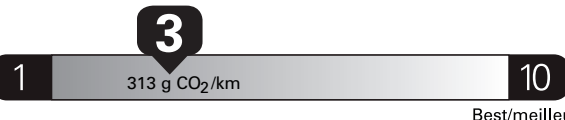

Annual fuel **COST**
for an annual distance of 20,000 km, and an average fuel price of $1.05 per litre

$ 2 793

Coût annuel en carburant

pour une distance annuelle de 20 000 km, et un prix moyen du carburant de 1,05 $ par litre

Standard SUVs range from /
Les VUS ordinaires font entre

2.1 - 17.7 L_e/100 km

L_e is gasoline litre equivalent
L_e signifie litre équivalent d'essence

Carbon Dioxide Rating / Indice de dioxyde de carbone

Tailpipe emissions only / Émissions du tuyau d'échappement seulement

Smog Rating / Indice de Smog