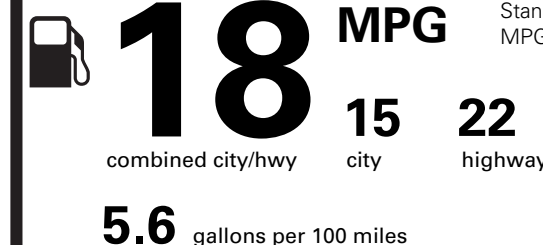

FUNCTIONAL

- 4-DR INTELLIGENT ACCESS
- 13.2" CENTER DISPLAY
- 24" PANORAMIC DISPLAY
- B&O® UNLEASHED, 22 SPKR
- DRIVER-FACING CAMERA
- FORD APP
- FRONT/REAR IND SUSPENSION
- HILL DESCENT CONTROL
- HILL START ASSIST
- INTELLIGENT 4WD SYSTEM
- PRO POWER ONBOARD™ - 400W
- REMOTE START W/ FORD APP
- TERRAIN MANAGEMENT SYSTEM W/ SELECTABLE DRIVE MODES
- TWO-SPEED TRANSFER CASE

SAFETY/SECURITY

- ADVANCETRAC™ WITH RSC®
- AIRBAGS - DUAL STAGE FRONT
- AIRBAGS - SAFETY CANOPY®
- AIRBAGS - SIDE IMPACT FRNT
- INDIV TIRE PRESS MONIT SYS
- LATCH CHILD SAFETY SYSTEM
- PERIMETER ALARM
- PERSONAL SAFETY SYSTEM™
- REAR OCCUPANT ALERT
- SOS POST-CRASH ALERT SYSTM™

WARRANTY

- 3YR/36,000 BUMPER / BUMPER
- 5YR/60,000 POWERTRAIN
- 5YR/60,000 ROADSIDE ASSIST

INCLUDED ON THIS VEHICLE

(MSRP)

EQUIPMENT GROUP 400A

OPTIONAL EQUIPMENT/OTHER

2027 MODEL YEAR
STAR WHITE MET TRI-COAT
P275/50R22 A/S BSW TIRES
BLUECRUISE EQUIP:1YR+90D PLAN
22" SINISTER BRONZE ALUM WHEEL
CONN PKG:1YR INCL W/FORD APP
SECURITY PACKAGE: 1 YR INCL

995.00

PRICE INFORMATION

BASE PRICE	$86,670.00
TOTAL OPTIONS/OTHER	995.00
TOTAL VEHICLE & OPTIONS/OTHER	87,665.00
DESTINATION & DELIVERY	2,795.00

EPA DOT Fuel Economy and Environment

Gasoline Vehicle

Fuel Economy

Standard SUVs range from 13 to 115 MPG. The best vehicle rates 146 MPGe.

You spend $5,000

more in fuel costs over 5 years compared to the average new vehicle.

Annual fuel cost $2,600