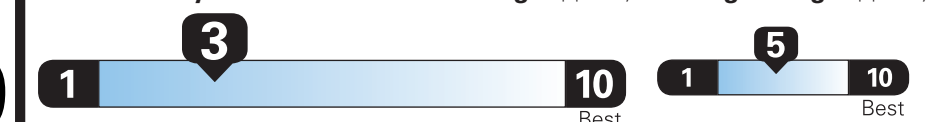

WARRANTY

- 3YR/36,000 BUMPER / BUMPER
- 5YR/60,000 POWERTRAIN
- 5YR/60,000 ROADSIDE ASSIST

INCLUDED ON THIS VEHICLE

(MSRP)

EQUIPMENT GROUP 600A

OPTIONAL EQUIPMENT/OTHER

2027 MODEL YEAR	
STAR WHITE MET TRI-COAT	995.00
3.5L H/O ECOBOOST V6	NO CHARGE
50 STATE EMISSIONS	NO CHARGE
FORD CO-PILOT360 ACTIVE 2.0	NO CHARGE
.DRIVER-FACING CAMERA	
STEALTH PERFORMANCE PACKAGE	10,165.00
.P285/40R24 A/S BSW TIRES	
.24" EBONY PAINTED ALUM WHEEL	
BLUECRUISE EQUIP: 90 DAY TRIAL	
DRIVER'S PACKAGE	NO CHARGE
.PANORAMIC VISTA ROOF	
.RUNNING BOARD-POWER DEPLOYABL	
.WIRELESS CHARGING PAD	
STEALTH APPEARANCE PACKAGE	NO CHARGE
HEAVY DUTY TRAILER TOW	NO CHARGE
CONSOLE VAULT	360.00
CONN PKG:1YR INCL W/FORD APP	
SIRIUSXM WITH 360L(3 YR PLAN)	300.00
SECURITY PACKAGE: 1 YR INCL	
KEYLESS ENTRY ILLUMINTD KEYPAD	NO CHARGE
FRONT LICENSE PLATE BRACKET	NO CHARGE

PRICE INFORMATION

BASE PRICE	$73,550.00
TOTAL OPTIONS/OTHER	11,820.00
TOTAL VEHICLE & OPTIONS/OTHER	85,370.00
DESTINATION & DELIVERY	2,795.00

EPA DOT

Fuel Economy and Environment

Gasoline Vehicle

Fuel Economy

18 MPG

combined city/hwy

15

22

city highway

5.6

gallons per 100 miles

Standard SUVs range from 13 to 115 MPG. The best vehicle rates 146 MPGe.

You spend $5,000

more in fuel costs over 5 years compared to the average new vehicle.

Annual fuel cost

$2,600

Fuel Economy & Greenhouse Gas Rating (tailpipe only) Smog Rating (tailpipe only)

This vehicle emits 502 grams CO₂ per mile. The best emits 0 grams per mile (tailpipe only). Producing and distributing fuel also create emissions; learn more at fueleconomy.gov.

Actual results will vary for many reasons, including driving conditions and how you drive and maintain your vehicle. The average new vehicle gets 29 MPG and costs $8,000 to fuel over 5 years. Cost estimates are based on 15,000 miles per year at $3.10 per gallon. MPGe is miles per gasoline gallon equivalent. Vehicle emissions are a significant cause of climate change and smog.

fueleconomy.gov

Calculate personalized estimates and compare vehicles

Smartphone QR Code™

GOVERNMENT 5-STAR SAFETY RATINGS

Overall Vehicle Score

★★★★★

Based on the combined ratings of frontal, side and rollover. Should ONLY be compared to other vehicles of similar size and weight.

Frontal Crash

Driver Passenger

★★★★★

Based on the risk of injury in a frontal impact. Should ONLY be compared to other vehicles of similar size and weight.

Side Crash

Front seat Rear seat

★★★★★

Based on the risk of injury in a side impact.

Rollover

★★★

Based on the risk of rollover in a single-vehicle crash.

Star ratings range from 1 to 5 stars (★★★★★), with 5 being the highest.

Source: National Highway Traffic Safety Administration (NHTSA).

www.safercar.gov or 1-888-327-4236

1FMJU1MGXVEA05590

WARNING: Operating, servicing and maintaining a passenger vehicle, pickup truck, van, or off-road vehicle can expose you to chemicals including engine exhaust, carbon monoxide, phthalates, and lead, which are known to the State of California to cause cancer and birth defects or other reproductive harm. To minimize exposure, avoid breathing exhaust, do not idle the engine except as necessary, service your vehicle in a well-ventilated area and wear gloves or wash your hands frequently when servicing your vehicle. For more information go to www.P65Warnings.ca.gov/passenger-vehicle.

Download the Ford app

Connect your Ford with your phone™

Available Remote Features

- Remote Start, Lock and Unlock
- GPS Location
- Phone As A Key
- Vehicle Health Monitoring

More From the App

- Schedule Vehicle Service
- Set Preferred Dealer
- Access Ford Credit & Ford Rewards
- Manage Over-The-Air Software Updates

Insist on Ford Protect! The only extended service plan fully backed by Ford and honored at every Ford dealership in the U.S., Canada and Mexico. See your Ford dealer or visit www.FordOwner.com.

Get Prequalified now at www.ford.com/finance

RAMP ONE	
RA3J	
RAMP TWO	
RAIL	
ITEM #:	21-6075 O/T 2

TOTAL MSRP $88,165.00

Scan The QR Code to get more details about this vehicle

This label is affixed pursuant to the Federal Automobile Information Disclosure Act. Gasoline, License, and Title Fees, State and Local taxes are not included. Dealer installed options or accessories are not included unless listed above.

TF121 N RB 2X 720 000740 06 12 26