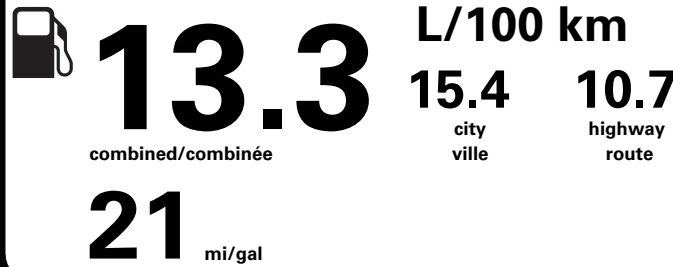

Fuel Consumption / Consommation de carburant

Annual fuel **COST**
for an annual distance of 20,000 km, and an average fuel price of $1.55 per litre

$ 4 123

Coût annuel en carburant

pour une distance annuelle de 20 000 km, et un prix moyen du carburant de 1,55 $ par litre

Standard SUVs range from /
Les VUS ordinaires font entre

2.1 - 19.0 L_e/100 km

L_e is gasoline litre equivalent
L_e signifie litre équivalent d'essence

Carbon Dioxide Rating / Indice de dioxyde de carbone

Smog Rating / Indice de Smog

Tailpipe emissions only / Émissions du tuyau d'échappement seulement

Estimates are based on Government of Canada approved criteria and testing methods. Vehicle's actual fuel consumption will vary.

Estimations établies selon des méthodes d'essai et des critères approuvés par le gouvernement du Canada. La consommation de carburant réelle du véhicule variera.

For more information visit

vehicles.nrcan.gc.ca

Pour plus d'information visitez

vehicules.nrcan.gc.ca

U.S. GOVERNMENT SAFETY RATINGS
COTES DE SÉCURITÉ DU GOUVERNEMENT AMÉRICAIN

Overall Vehicle Score / Cote globale du véhicule	Not Rated / Non coté	
Frontal Crash Collision frontale	Driver / Conducteur Passenger / Passager	Not Rated / Non coté Not Rated / Non coté
Side Crash Collision latérale	Front seat / Siège avant Rear seat / Siège arrière	Not Rated / Non coté Not Rated / Non coté
Rollover / Capotage	Not Rated / Non coté	

Star ratings range from 1 to 5 stars (*****), with 5 being the highest. Les cotes varient de 1 à 5 étoiles (*****), 5 étant la cote la plus élevée.

Source: U.S. National Highway Traffic Safety Administration
For more information / Pour de plus amples renseignements
www.safercar.gov

FordPass Connect™

Download the FordPass™ app* and you can:

1. **Access Vehicle Control Features**
2. Remotely start, lock and unlock your vehicle.
   - Locate your vehicle and check approximate fuel range.
   - Receive vehicle health alerts.

1. **Activate 4G LTE Wi-Fi Hotspot**
2. New vehicles include a 3-month or 3GB data (whichever comes first) Wi-Fi trial.
   - Connect up to ten Wi-Fi-equipped devices.

Ask your sales consultant for more details.

Scan code not operational at this time

FOR PLANT USE ONLY

SOLD TO/VENDU A Ford Motor Co: Admin Mgr 17187 - 114 Avenue NW Edmonton AB CAN T5S 2N5	B61 96Q	RAMP ONE/ TERMINAL UN CA64	DEALER NO./CONCESSIONNAIRE B61 96Q

TOTAL MSRP $109,490.00

SHIP TO (IF OTHER THAN SOLD TO) / EXPÉDIER A (SI AUTRE QUE L'ACHETEUR) Mid-Town Ford Sales Limited 100 - 1717 Waverley St. Winnipeg MB	B4 400	RAMP TWO/ TERMINAL DEUX	FINAL ASSEMBLY PLANT/ USINE DE MONTAGE KENTUCKY

* MANUFACTURER'S SUGGESTED RETAIL PRICE = MSRP
* NOTE: THIS PRICE HAS BEEN DEVELOPED AS A GUIDE. DEALERS MAY SELL FOR LESS AND ARE NOT UNDER ANY OBLIGATION TO ACCEPT THIS SUGGESTED RETAIL PRICE.

SHIP THROUGH/EXPÉDIER VIA	METHOD OF TRANSP / MODE DE TRANSPORT CONVOY	ITEM #: B6-M601 O/T 1	SPECIAL ORDER

S093 R TE 2X 520 000005 06 10 25