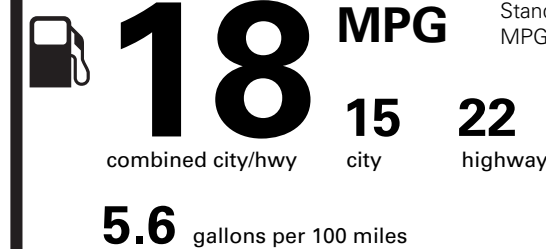

SAFETY/SECURITY

- ADVANCETRAC™ WITH RSC®
- AIRBAGS - DUAL STAGE FRONT
- AIRBAGS - SAFETY CANOPY®
- AIRBAGS - SIDE IMPACT FRNT
- INDIV TIRE PRESS MONIT SYS
- LATCH CHILD SAFETY SYSTEM
- PERSONAL SAFETY SYSTEM™
- REAR OCCUPANT ALERT
- SECURE PKG 1 YR INCLUDED
- SECURILOCK® ANTI-THEFT SYS
- SOS POST-CRASH ALERT SYSTM™

WARRANTY

- 3YR/36,000 BUMPER / BUMPER
- 5YR/60,000 POWERTRAIN
- 5YR/60,000 ROADSIDE ASSIST

INCLUDED ON THIS VEHICLE

(MSRP)

EQUIPMENT GROUP 600A

OPTIONAL EQUIPMENT/OTHER

3.5L H/O ECOBOOST V6	NO CHARGE
FORD CO-PILOT360 ACTIVE 2.0	NO CHARGE
STEALTH PERFORMANCE PACKAGE .P285/40R24 A/S BSW TIRES	7,450.00
.24" EBONY PAINTED ALUM WHEEL	
FLR LNERS RW 1&2 (TRAY STYLE)	200.00
BLUECRUISE EQUIP: 90 DAY TRIAL	NO CHARGE
DRIVER'S PACKAGE	NO CHARGE
STEALTH APPEARANCE PACKAGE .BLACK ONYX	NO CHARGE
CONN PKG:1YR INCL W/FORD APP	
RUNNING BOARD-POWER DEPLOYABLE	NO CHARGE

DEALER INSTALLED OPTIONS

ALL WEATHER FL LNR/TRY STYL-3R	115.00
WINDSHIELD SUNSCREEN	100.00
ROOF-RAIL CROSSBARS/BLACK	270.00
WHEEL LOCK KIT-EXPOSD LUG NUTS	90.00

PRICE INFORMATION

BASE PRICE	$74,250.00
TOTAL OPTIONS/OTHER	8,225.00
TOTAL VEHICLE & OPTIONS/OTHER	82,475.00
DESTINATION & DELIVERY	2,795.00

EPA DOT Fuel Economy and Environment

Gasoline Vehicle

Fuel Economy

Standard SUVs range from 13 to 115 MPG. The best vehicle rates 146 MPGe.

You spend **$5,250**

more in fuel costs over 5 years compared to the average new vehicle.

Annual fuel cost **$2,750**