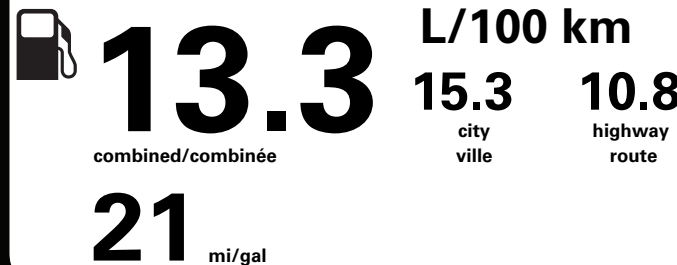

SAFETY/SECURITY

- AIRBAGS-DRIVER/PASSENGER
- LATCH CHILD RESTRAINT SYS
- PERIMETER ALARM
- SAFETY CANOPY
- SECURILOCK ANTI-THEFT SYST
- TIRE PRESSURE MONITOR SYS
- WING-MOUNTED STOP LAMP (CHMSL)

WARRANTY

- 3YR 60,000KM BASIC
- 5YEAR/100,000 KM POWERTRAIN
- ROADSIDE ASSISTANCE 24 HRS

INCLUDED ON THIS VEHICLE

(MSRP)*

EQUIPMENT GROUP 600A

OPTIONAL EQUIPMENT/OTHER

2026 MODEL YEAR	
FEDERAL EXCISE TAX	100.00
STONE BLUE METALLIC	600.00
3.5L H/O ECOBOOST V6	NO CHARGE
PLATINUM ULTIMATE PACKAGE	15,745.00
.P285/40R24 A/S BSW TIRES	
.24" TARNISHED DARK MCH ALM WH	
.LEATHER-TRIMMED W/ACCENT CAPT	
ENGINE BLOCK HEATER	550.00
FLR LNERS RW 1&2 W/O CRPET MAT	200.00
OFF-ROAD UNDERBODY SHIELD	710.00
BLUECRUISE EQUIP: 1YR+90D PLAN	NO CHARGE
DRIVER PACK	NO CHARGE
CONNECTIVITY PKG 1 YEAR INCLUD	
FORD CO-PILOT360 ACTIVE 2.0	NO CHARGE
RUNNING BOARD-POWER DEPLOYABLE	NO CHARGE
FRONT LICENSE PLATE BRACKET	NO CHARGE

PRICE INFORMATION

BASE PRICE	$97,000.00
TOTAL OPTIONS/OTHER	17,905.00
TOTAL VEHICLE & OPTIONS/OTHER	114,905.00
DESTINATION & DELIVERY	2,595.00

"THIS VEH. NOT INTENDED FOR SALE OR REGISTRATION IN US" RETAIL PRICES EXCLUDE GST/HST

(MSRP)*

Canada

ENERGUIDE

Gasoline Vehicle
Véhicule à essence

Fuel Consumption / Consommation de carburant