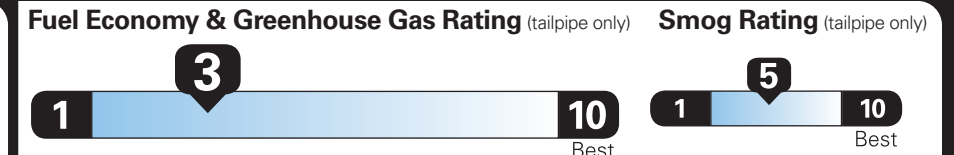

This vehicle emits 501 grams CO₂ per mile. The best emits 0 grams per mile (tailpipe only). Producing and distributing fuel also create emissions; learn more at fueleconomy.gov.

Actual results will vary for many reasons, including driving conditions and how you drive and maintain your vehicle. The average new vehicle gets 29 MPG and costs $8,500 to fuel over 5 years. Cost estimates are based on 15,000 miles per year at $3.30 per gallon. MPGe is miles per gasoline gallon equivalent. Vehicle emissions are a significant cause of climate change and smog.

fueleconomy.gov

Calculate personalized estimates and compare vehicles

GOVERNMENT 5-STAR SAFETY RATINGS

Overall Vehicle Score ★★★★★

Based on the combined ratings of frontal, side and rollover. Should ONLY be compared to other vehicles of similar size and weight.

Frontal Crash Driver Passenger ★★★★★

Based on the risk of injury in a frontal impact. Should ONLY be compared to other vehicles of similar size and weight.

Side Crash Front seat Rear seat ★★★★★

Based on the risk of injury in a side impact.

Rollover ★★★★★

Based on the risk of rollover in a single-vehicle crash.

Star ratings range from 1 to 5 stars (★★★★★), with 5 being the highest.

Source: National Highway Traffic Safety Administration (NHTSA).

www.safercar.gov or 1-888-327-4236

1FMJU1MG1TEA37955

WARNING: Operating, servicing and maintaining a passenger vehicle, pickup truck, van, or off-road vehicle can expose you to chemicals including engine exhaust, carbon monoxide, phthalates, and lead, which are known to the State of California to cause cancer and birth defects or other reproductive harm. To minimize exposure, avoid breathing exhaust, do not idle the engine except as necessary, service your vehicle in a well-ventilated area and wear gloves or wash your hands frequently when servicing your vehicle. For more information go to www.P65Warnings.ca.gov/passenger-vehicle.

FordPass Connect™

Download the FordPass™ app* and you can:

1. **Access Vehicle Control Features**
2. Remotely start, lock and unlock your vehicle.
   - Locate your vehicle and check approximate fuel range.
   - Receive vehicle health alerts.

1. **Activate 4G LTE Wi-Fi Hotspot**
2. New vehicles include a 3-month or 3GB data (whichever comes first) Wi-Fi trial.
   - Connect up to ten Wi-Fi-equipped devices.

The FordPass Connect™ modem is active and sending vehicle data (e.g., diagnostics) to Ford. See in-vehicle Settings for connectivity options.

Insist on Ford Protect! The only extended service plan fully backed by Ford and honored at every Ford dealership in the U.S., Canada and Mexico. See your Ford dealer or visit www.FordOwner.com.

Get Prequalified now at www.ford.com/finance

RAMP ONE	RA5A
RAMP TWO	RAIL
ITEM #:	71-8600 O/T 2

TOTAL MSRP $85,985.00

Scan The QR Code to get more details about this vehicle