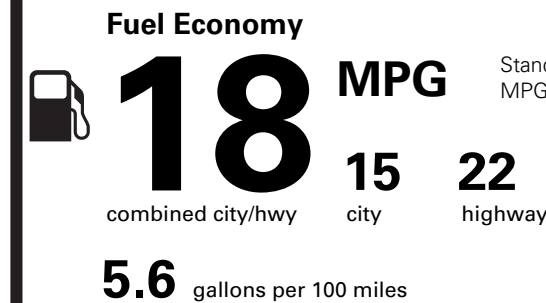

SAFETY/SECURITY

- ADVANCETRAC™ WITH RSC®
- AIRBAGS - DUAL STAGE FRONT
- AIRBAGS - SAFETY CANOPY®
- AIRBAGS - SIDE IMPACT FRNT
- INDIV TIRE PRESS MONIT SYS
- LATCH CHILD SAFETY SYSTEM
- PERSONAL SAFETY SYSTEM™
- REAR OCCUPANT ALERT
- SECURE PKG 1 YR INCLUDED
- SECURILOCK® ANTI-THEFT SYS
- SOS POST-CRASH ALERT SYSTM™

WARRANTY

- 3YR/36,000 BUMPER / BUMPER
- 5YR/60,000 POWERTRAIN
- 5YR/60,000 ROADSIDE ASSIST

INCLUDED ON THIS VEHICLE

(MSRP)

EQUIPMENT GROUP 600A

OPTIONAL EQUIPMENT/OTHER

2026 MODEL YEAR	
STAR WHITE MET TRI-COAT	995.00
3.5L H/O ECOBOOST V6	NO CHARGE
50 STATE EMISSIONS	NO CHARGE
FORD CO-PILOT360 ACTIVE 2.0	NO CHARGE
STEALTH PERFORMANCE PACKAGE	7,450.00
.P285/40R24 A/S BSW TIRES	
.24" EBONY PAINTED ALUM WHEEL	
BLUECRUISE EQUIP: 1YR+90D PLAN	495.00
DRIVER'S PACKAGE	NO CHARGE
STEALTH APPEARANCE PACKAGE	NO CHARGE
.BLACK ONYX	
CONN PKG:1YR INCL W/FORD APP	
RUNNING BOARD-POWER DEPLOYABLE	NO CHARGE
FRONT LICENSE PLATE BRACKET	NO CHARGE

PRICE INFORMATION

BASE PRICE	$74,250.00
TOTAL OPTIONS/OTHER	8,940.00
TOTAL VEHICLE & OPTIONS/OTHER	83,190.00
DESTINATION & DELIVERY	2,795.00

EPA DOT Fuel Economy and Environment

Gasoline Vehicle

Standard SUVs range from 13 to 115 MPG. The best vehicle rates 146 MPGe.

You spend
$5,250
more in fuel costs over 5 years compared to the average new vehicle.

Annual fuel cost
$2,750