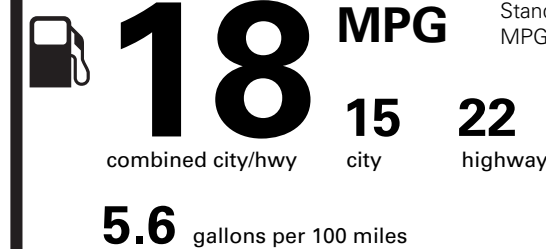

FUNCTIONAL

- 24" PANORAMIC DISPLAY
- 13.2" CENTER DISPLAY
- FORD APP
- HILL DESCENT CONTROL
- HILL START ASSIST
- INTELLIGENT 4WD SYSTEM
- PRO POWER ONBOARD™ - 400W
- REMOTE START W/ FORD APP
- TERRAIN MANAGEMENT SYSTEM W/ SELECTABLE DRIVE MODES
- TWO-SPEED TRANSFER CASE
- UNIVER GARAGE DOOR OPENER

SAFETY/SECURITY

- ADVANCETRAC™ WITH RSC®
- AIRBAGS - DUAL STAGE FRONT
- AIRBAGS - SAFETY CANOPY®
- AIRBAGS - SIDE IMPACT FRNT
- INDIV TIRE PRESS MONIT SYS
- LATCH CHILD SAFETY SYSTEM
- PERSONAL SAFETY SYSTEM™
- REAR OCCUPANT ALERT
- SECURE PKG 1 YR INCLUDED
- SECURILOCK® ANTI-THEFT SYS
- SOS POST-CRASH ALERT SYST™

WARRANTY

- 3YR/36,000 BUMPER / BUMPER
- 5YR/60,000 POWERTRAIN
- 5YR/60,000 ROADSIDE ASSIST

INCLUDED ON THIS VEHICLE

(MSRP)

EQUIPMENT GROUP 600A

OPTIONAL EQUIPMENT/OTHER

FORD CO-PILOT360 ACTIVE 2.0	NO CHARGE
FLR LNERS RW 1&2 W/O CRPET MAT	160.00
BLUECRUISE EQUIP: 90 DAY TRIAL	NO CHARGE
STEALTH APPEARANCE PACKAGE	3,575.00
.P275/50R22 A/S BSW TIRES	
.22" MAGNETITE PAINT ALM WHEEL	
.BLACK ONYX	
CONN PKG:1YR INCL W/FORD APP	
FRONT LICENSE PLATE BRACKET	NO CHARGE

DEALER INSTALLED OPTIONS

ROOF-RAIL CROSSBARS/BLACK	270.00

PRICE INFORMATION

BASE PRICE	$74,250.00
TOTAL OPTIONS/OTHER	4,005.00
TOTAL VEHICLE & OPTIONS/OTHER	78,255.00
DESTINATION & DELIVERY	2,795.00

EPA DOT Fuel Economy and Environment

Gasoline Vehicle

Fuel Economy

Standard SUVs range from 13 to 115 MPG. The best vehicle rates 146 MPGe.

You spend **$5,250**

more in fuel costs over 5 years compared to the average new vehicle.

Annual fuel cost

$2,750