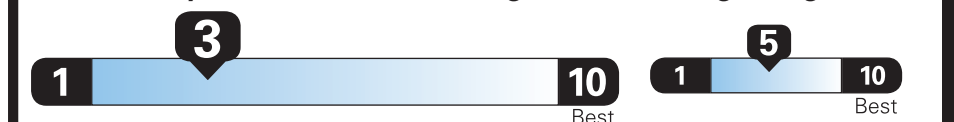

Fuel Economy & Greenhouse Gas Rating (tailpipe only) Smog Rating (tailpipe only)

This vehicle emits 501 grams CO₂ per mile. The best emits 0 grams per mile (tailpipe only). Producing and distributing fuel also create emissions; learn more at fueleconomy.gov.

Actual results will vary for many reasons, including driving conditions and how you drive and maintain your vehicle. The average new vehicle gets 29 MPG and costs $8,500 to fuel over 5 years. Cost estimates are based on 15,000 miles per year at $3.30 per gallon. MPGe is miles per gasoline gallon equivalent. Vehicle emissions are a significant cause of climate change and smog.

fueleconomy.gov

Calculate personalized estimates and compare vehicles

GOVERNMENT 5-STAR SAFETY RATINGS

Overall Vehicle Score ★★★★★

Based on the combined ratings of frontal, side and rollover. Should ONLY be compared to other vehicles of similar size and weight.

Frontal Crash	Driver	★★★★★
	Passenger	★★★★★

Based on the risk of injury in a frontal impact. Should ONLY be compared to other vehicles of similar size and weight.

Side Crash	Front seat	★★★★★
	Rear seat	★★★★★

Based on the risk of injury in a side impact.

Rollover	★★★★★

Based on the risk of rollover in a single-vehicle crash.

Star ratings range from 1 to 5 stars (★★★★★), with 5 being the highest.

Source: National Highway Traffic Safety Administration (NHTSA).

www.safercar.gov or 1-888-327-4236

1FMJU1M84TEA38669

WARNING: Operating, servicing and maintaining a passenger vehicle, pickup truck, van, or off-road vehicle can expose you to chemicals including engine exhaust, carbon monoxide, phthalates, and lead, which are known to the State of California to cause cancer and birth defects or other reproductive harm. To minimize exposure, avoid breathing exhaust, do not idle the engine except as necessary, service your vehicle in a well-ventilated area and wear gloves or wash your hands frequently when servicing your vehicle. For more information go to www.P65Warnings.ca.gov/passenger-vehicle.

FordPass Connect™

Download the FordPass™ app* and you can:

1. **Access Vehicle Control Features**
2. Remotely start, lock and unlock your vehicle.
   - Locate your vehicle and check approximate fuel range.
   - Receive vehicle health alerts.

1. **Activate 4G LTE Wi-Fi Hotspot**
2. New vehicles include a 3-month or 3GB data (whichever comes first) Wi-Fi trial.
   - Connect up to ten Wi-Fi-equipped devices.

The FordPass Connect™ modem is active and sending vehicle data (e.g., diagnostics) to Ford. See in-vehicle Settings for connectivity options.

Ford Protect®

Insist on Ford Protect! The only extended service plan fully backed by Ford and honored at every Ford dealership in the U.S., Canada and Mexico. See your Ford dealer or visit www.FordOwner.com.

Get Prequalified now at www.ford.com/finance

RAMP ONE	CA2L
RAMP TWO	CONVOY
ITEM #:	27-6005 O/T 2

TOTAL MSRP $81,050.00

Scan The QR Code to get more details about this vehicle