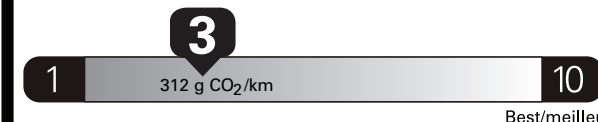

Annual fuel **COST**
for an annual distance of 20,000 km, and an average fuel price of $1.50 per litre

$ 3 990

Coût annuel en carburant

pour une distance annuelle de 20 000 km, et un prix moyen du carburant de 1,50 $ par litre

Standard SUVs range from /
Les VUS ordinaires font entre

2.1 - 19.0 L_e/100 km

L_e is gasoline litre equivalent
L_e signifie litre équivalent d'essence

Carbon Dioxide Rating / Indice de dioxyde de carbone

Smog Rating / Indice de Smog