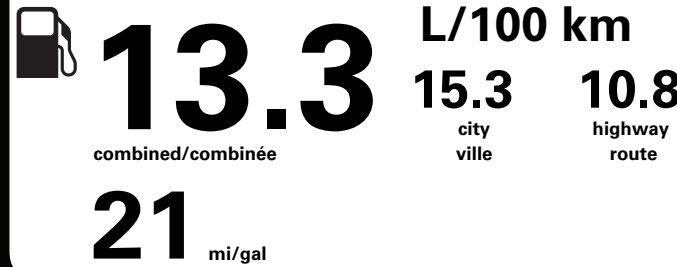

PRICE INFORMATION

BASE PRICE	$83,370.00
TOTAL OPTIONS/OTHER	10,765.00
TOTAL VEHICLE & OPTIONS/OTHER	94,135.00
DESTINATION & DELIVERY	2,595.00

"THIS VEH. NOT INTENDED FOR SALE OR REGISTRATION IN US" RETAIL PRICES EXCLUDE GST/HST

TOTAL MSRP $96,730.00

* MANUFACTURER'S SUGGESTED RETAIL PRICE = MSRP

* NOTE: THIS PRICE HAS BEEN DEVELOPED AS A GUIDE. DEALERS MAY SELL FOR LESS AND ARE NOT UNDER ANY OBLIGATION TO ACCEPT THIS SUGGESTED RETAIL PRICE.

SOLD TO/VENDU A Revolution Ford P.O. BOX 1869 High Prairie AB CAN T0G 1E0	B60 224	RAMP ONE/ TERMINAL UN RS8G	DEALER NO./CONCESSIONNAIRE B60 224
SHIP TO (IF OTHER THAN SOLD TO) / EXPEDIER A (SI AUTRE QUE L'ACHETEUR) Revolution Ford P.O. BOX 1869 High Prairie AB CAN T0G 1E0	B60 224	RAMP TWO/ TERMINAL DEUX	FINAL ASSEMBLY PLANT/ USINE DE MONTAGE KENTUCKY
SHIP THROUGH/EXPEDIER VIA GROUND EFFECTS 13600 NE PARK DR LOUISVILLE KY		METHOD OF TRANSP / MODE DE TRANSPORT RAIL	ITEM #: B6-S67S O/T 2 TA271 N RE 2X 630 000106 01 27 26

Gasoline Vehicle
Véhicule à essence

Fuel Consumption / Consommation de carburant

Annual fuel **COST**
for an annual distance of 20,000 km, and an average fuel price of $1.50 per litre

$ 3 990

Coût annuel en carburant

pour une distance annuelle de 20 000 km, et un prix moyen du carburant de 1,50 $ par litre

Standard SUVs range from /
Les VUS ordinaires font entre

2.1 - 19.0 L_e/100 km

L_e is gasoline litre equivalent
L_e signifie litre équivalent d'essence

Carbon Dioxide Rating / Indice de dioxyde de carbone

Smog Rating / Indice de Smog

Tailpipe emissions only / Émissions du tuyau d'échappement seulement

Estimates are based on Government of Canada approved criteria and testing methods. Vehicle's actual fuel consumption will vary.

Estimations établies selon des méthodes d'essai et des critères approuvés par le gouvernement du Canada. La consommation de carburant réelle du véhicule variera.

For more information visit

vehicles.nrcan.gc.ca

Pour plus d'information visitez

vehicules.nrcan.gc.ca

U.S. GOVERNMENT SAFETY RATINGS
COTES DE SÉCURITÉ DU GOUVERNEMENT AMÉRICAIN

Overall Vehicle Score / Cote globale du véhicule	★★★★★
Frontal Crash / Collision frontale	★★★★★
Side Crash / Collision latérale	★★★★★
Rollover / Capotage	★★★

Star ratings range from 1 to 5 stars (*****), with 5 being the highest.
Les cotes varient de 1 à 5 étoiles (*****), 5 étant la cote la plus élevée.

Source: U.S. National Highway Traffic Safety Administration
For more information / Pour de plus amples renseignements
www.safercar.gov

1FMJU1J89TEA18907

Insist on Ford Protect! The only extended service plan fully backed by Ford and honored at every Ford dealership in the US and Canada. See your Ford dealer for additional details, or visit www.ford.ca for more information.

Personalize your vehicle with Ford Custom Accessories. Genuine Ford Accessories are engineered for your vehicle and can be included under the Ford New Vehicle Limited Warranty. Certain conditions, limitations and exclusions apply. See your Dealer for details.

Scan code not operational at this time

FOR PLANT USE ONLY

Ask your sales consultant for more details.

FordPass Connect™

Download the FordPass™ app* and you can:

Access Vehicle Control Features

- Remotely start, lock and unlock your vehicle.
- Locate your vehicle and check approximate fuel range.
- Receive vehicle health alerts.

Activate 4G LTE Wi-Fi Hotspot

- New vehicles include a 3-month or 3GB data (whichever comes first) Wi-Fi trial.
- Connect up to ten Wi-Fi-equipped devices.