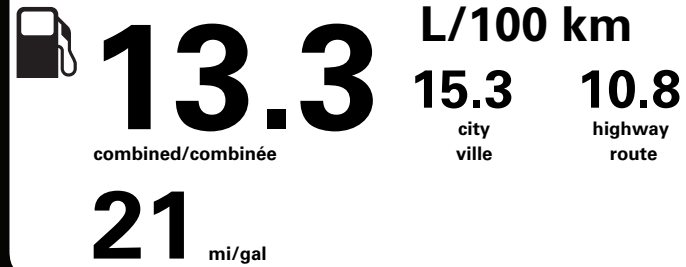

SAFETY/SECURITY

- AIRBAGS, FR/SIDE DRVR/PASS
- LATCH CHILD RESTRAINT SYS
- PERIMETER ALARM
- SAFETY CANOPY
- SECURILOCK ANTI-THEFT SYST
- SOS POST CRASH ALERT SYST

WARRANTY

- 3YR 60,000KM BASIC
- 5YEAR/100,000 KM POWERTRAIN
- ROADSIDE ASSISTANCE 24 HRS

INCLUDED ON THIS VEHICLE	(MSRP)*
EQUIPMENT GROUP 202A	4,250.00
OPTIONAL EQUIPMENT/OTHER	
2026 MODEL YEAR	
FEDERAL EXCISE TAX	100.00
STAR WHITE MET TRI-COAT	800.00
P275/60R20 A/T TIRES	
PANAROMIC VISTA ROOF	1,850.00
FLR LNERS RW 1&2 W/O CRPET MAT	200.00
20" CRBNZD GRY BRGT ALUM WHEEL	1,695.00
CONNECTIVITY PKG 1 YEAR INCLUD	
FORD CO-PILOT360 ASSIST 2.0	
FRONT LICENSE PLATE BRACKET	NO CHARGE

PRICE INFORMATION

BASE PRICE	$83,370.00
TOTAL OPTIONS/OTHER	8,895.00
TOTAL VEHICLE & OPTIONS/OTHER	92,265.00
DESTINATION & DELIVERY	2,595.00

"THIS VEH. NOT INTENDED FOR SALE OR REGISTRATION IN US" RETAIL PRICES EXCLUDE GST/HST

TOTAL MSRP $94,860.00

* MANUFACTURER'S SUGGESTED RETAIL PRICE = MSRP

* NOTE: THIS PRICE HAS BEEN DEVELOPED AS A GUIDE. DEALERS MAY SELL FOR LESS AND ARE NOT UNDER ANY OBLIGATION TO ACCEPT THIS SUGGESTED RETAIL PRICE.

SHIP THROUGH/EXPEDIER VIA

METHOD OF TRANSP /
MODE DE TRANSPORT

ITEM #: B1-E655 O/T 2

RAIL

TB021 N RE 2X 630 000079 02 02 26

Gasoline Vehicle
Véhicule à essence

Fuel Consumption / Consommation de carburant

Annual fuel **COST**
for an annual distance of 20,000 km, and an average fuel price of $1.50 per litre

$ 3 990

Coût annuel en carburant

pour une distance annuelle de 20 000 km, et un prix moyen du carburant de 1,50 $ par litre

Standard SUVs range from /
Les VUS ordinaires font entre

2.1 - 19.0 L_e/100 km

L_e is gasoline litre equivalent
L_e signifie litre équivalent d'essence

Carbon Dioxide Rating / Indice de dioxyde de carbone

Smog Rating / Indice de Smog

Tailpipe emissions only / Émissions du tuyau d'échappement seulement

Estimates are based on Government of Canada approved criteria and testing methods. Vehicle's actual fuel consumption will vary.

Estimations établies selon des méthodes d'essai et des critères approuvés par le gouvernement du Canada. La consommation de carburant réelle du véhicule variera.

For more information visit

vehicles.nrcan.gc.ca

Pour plus d'information visitez

vehicules.nrcan.gc.ca

U.S. GOVERNMENT SAFETY RATINGS
COTES DE SÉCURITÉ DU GOUVERNEMENT AMÉRICAIN

Overall Vehicle Score / Cote globale du véhicule	★★★★★
Frontal Crash / Collision frontale	★★★★★
Side Crash / Collision latérale	★★★★★
Rollover / Capotage	★★★

Star ratings range from 1 to 5 stars (*****), with 5 being the highest.
Les cotes varient de 1 à 5 étoiles (*****), 5 étant la cote la plus élevée.

Source: U.S. National Highway Traffic Safety Administration
For more information / Pour de plus amples renseignements
www.safercar.gov

1FMJU1J85TEA19102

Insist on Ford Protect! The only extended service plan fully backed by Ford and honored at every Ford dealership in the US and Canada. See your Ford dealer for additional details, or visit www.ford.ca for more information.

Personalize your vehicle with Ford Custom Accessories. Genuine Ford Accessories are engineered for your vehicle and can be included under the Ford New Vehicle Limited Warranty. Certain conditions, limitations and exclusions apply. See your Dealer for details.

FordPass Connect™

Download the FordPass™ app* and you can:

Access Vehicle Control Features

- Remotely start, lock and unlock your vehicle.
- Locate your vehicle and check approximate fuel range.
- Receive vehicle health alerts.

Activate 4G LTE Wi-Fi Hotspot

- New vehicles include a 3-month or 3GB data (whichever comes first) Wi-Fi trial.
- Connect up to ten Wi-Fi-equipped devices.

Ask your sales consultant for more details.

Scan code not operational at this time

FOR PLANT USE ONLY