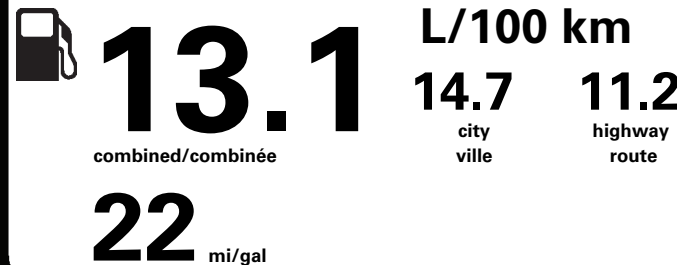

INTERIOR

- 2ND ROW TIP & SLIDE SEATS
- AM/FM STEREO
- AMBIENT LIGHTING
- B&O AUDIO SYSTEM
- CONSOLE, OVERHEAD
- HTD/VENTILATED FRT SEATS
- LAMPS, DOME/REAR CARGO
- PANORAMIC VISTA ROOF
- PEDALS, PWR ADJS W/MEMORY
- SIRIUSXM® SATELLITE RADIO W/ 3-MONTH PREPAID
- STEER WHEEL, LEATHER
- UNIVERSAL GARAGE DOOR OPENER

FUNCTIONAL

- 110V OUTLET
- A/C, TRI-ZONE ELECTRONIC
- AUTO START/STOP
- BLIS W/CROSS TRAFFIC
- FORDPASS™ CONNECT
- FORW. & REV SENSING SYSTEM
- HEATED STEERING WHEEL
- INTELLIGENT ACCESS
- MYKEY
- NAVIGATION
- REMOTE VEHICLE START
- REVERSE CAMERA SYSTEM
- SYNC® 3
- TRAILER TOW PREP PACKAGE

SAFETY/SECURITY

- ADVANCETRAC W/ ROLL STABILITY CONTROL
- AIRBAGS, DRIVER & PASS
- LATCH CHILD RESTRAINT SYS
- SECURILOCK ANTI-THEFT SYS
- SOS POST CRASH ALERT SYST
- TIRE PRESSURE MONITOR SYS

WARRANTY

- 3 YR/60,000 KM BASIC
- 5YEAR/100,000 KM POWERTRAIN
- ROADSIDE ASSISTANCE 24 HRS

INCLUDED ON THIS VEHICLE

(MSRP)*

EQUIPMENT GROUP 300A

OPTIONAL EQUIPMENT/OTHER

2021 MODEL YEAR	
FEDERAL EXCISE TAX	100.00
.20" PREM DRK TARNISH PNTD WHL	
.P275/55R20 BSW ALL-SEASON	
VOICE-ACTV TOUCH-SCR NAV SYS	NO CHARGE
NON-ELSD AXLE	NO CHARGE
FRONT LICENSE PLATE BRACKET	NO CHARGE

PRICE INFORMATION

BASE PRICE	$79,020.00
TOTAL OPTIONS/OTHER	100.00
TOTAL VEHICLE & OPTIONS/OTHER	79,120.00
DESTINATION & DELIVERY	1,900.00

Gasoline Vehicle
Véhicule à essence

Fuel Consumption / Consommation de carburant

Annual fuel COST
for an annual distance of 20,000 km, and an average fuel price of $1.25 per litre

$ 3 275

Coût annuel en carburant
pour une distance annuelle de 20 000 km, et un prix moyen du carburant de 1,25 $ par litre

Standard SUVs range from /
Les VUS ordinaires font entre

2.3 - 17.7 L_e/100 km

L_e is gasoline litre equivalent
L_e signifie litre équivalent d'essence

Carbon Dioxide Rating / Indice de dioxyde de carbone

Tailpipe emissions only / Émissions du tuyau d'échappement seulement

Smog Rating / Indice de Smog

Estimates are based on Government of Canada approved criteria and testing methods. Vehicle's actual fuel consumption will vary.

Estimations établies selon des méthodes d'essai et des critères approuvés par le gouvernement du Canada. La consommation de carburant réelle du véhicule variera.

For more information visit

vehicles.nrcan.gc.ca

Pour plus d'information visitez

vehicules.nrcan.gc.ca

**U.S. GOVERNMENT SAFETY RATINGS
COTES DE SÉCURITÉ DU GOUVERNEMENT AMÉRICAIN**

Overall Vehicle Score / Cote globale du véhicule	★★★★★
Frontal Crash Collision frontale	★★★★★
Side Crash Collision latérale	★★★★★
Rollover / Capotage	★★★★

Star ratings range from 1 to 5 stars (★★★★★), with 5 being the highest. Les cotes varient de 1 à 5 étoiles (★★★★★), 5 étant la cote la plus élevée.

Source: U.S. National Highway Traffic Safety Administration
For more information / Pour de plus amples renseignements
www.safercar.gov

1FMJK2AT7MEA39918

FordPass Connect™

Download the FordPass™ app* and you can:

- Access Vehicle Control Features
- Remotely start, lock and unlock your vehicle.
- Locate your vehicle and check approximate fuel range.
- Receive vehicle health alerts.

Activate 4G LTE Wi-Fi Hotspot

- New vehicles include a 3-month or 3GB data (whichever comes first) Wi-Fi trial.
- Connect up to ten Wi-Fi-equipped devices.

The FordPass Connect™ modem is active and sending vehicle data (e.g., diagnostics) to Ford. See in-vehicle Settings for connectivity options.

Scan code not operational at this time

FOR PLANT USE ONLY

Insist on Ford Protect! The only extended service plan fully backed by Ford and honored at every Ford dealership in the US and Canada. See your Ford dealer for additional details, or visit www.ford.ca for more information.

Personalize your vehicle with Ford Custom Accessories. Genuine Ford Accessories are engineered for your vehicle and can be included under the Ford New Vehicle Limited Warranty. Certain conditions, limitations and exclusions apply. See your Dealer for details.