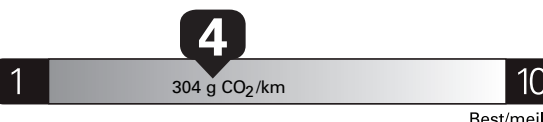

Annual fuel **COST**
for an annual distance of 20,000 km, and an average fuel price of $1.45 per litre

$ 3 741

Coût annuel en carburant

pour une distance annuelle de 20 000 km, et un prix moyen du carburant de 1,45 $ par litre

Standard SUVs range from / Les VUS ordinaires font entre

2.3 - 20.2 L_e/100 km

L_e is gasoline litre equivalent
L_e signifie litre équivalent d'essence

Carbon Dioxide Rating / Indice de dioxyde de carbone

Tailpipe emissions only / Émissions du tuyau d'échappement seulement

Smog Rating / Indice de Smog