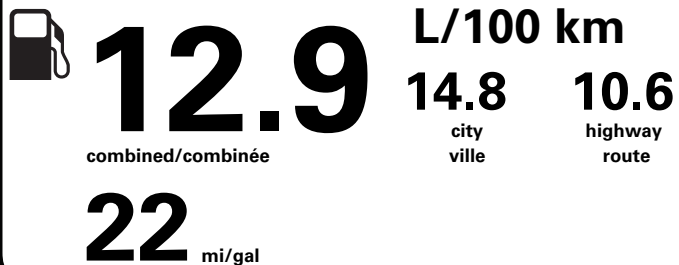

SAFETY/SECURITY

- ADVANCETRAC™W/ ROLL STABILITY CONTROL
- AIRBAGS, DRIVER & PASS
- LATCH CHILD RESTRAINT SYS
- SECURILOCK ANTI-THEFT SYS
- SOS POST CRASH ALERT SYST
- TIRE PRESSURE MONITOR SYS

WARRANTY

- 3 YR/60,000 KM BASIC
- 5YEAR/100,000 KM POWERTRAIN
- ROADSIDE ASSISTANCE 24 HRS

INCLUDED ON THIS VEHICLE

(MSRP)*

EQUIPMENT GROUP 303A

6,565.00

- •STEALTH EDITION PACKAGE

OPTIONAL EQUIPMENT/OTHER

2024 MODEL YEAR	
FEDERAL EXCISE TAX	100.00
.3RD ROW 60/40 POWERFOLD SEAT P285/45R22 AS BSW	
22" BLACK PNTD ALUM WHEELS RUNNING BRDS,BLK-PWR DEPLOY BLACK HEADLAMP ACCENTS	
2ND RW BENCH PWR/FLD TIP/SLID ENGINE BLOCK HEATER	800.00
FLR LNERS RW 1&2 W/ CRPET MAT	375.00
NON-ELSD AXLE	250.00
STEALTH PERFORMANCE EDITION PK	NO CHARGE
FRONT LICENSE PLATE BRACKET	NO CHARGE

PRICE INFORMATION

BASE PRICE	$95,450.00
TOTAL OPTIONS/OTHER	8,090.00
TOTAL VEHICLE & OPTIONS/OTHER	103,540.00
DESTINATION & DELIVERY	2,395.00

"THIS VEH. NOT INTENDED FOR SALE OR REGISTRATION IN US" RETAIL PRICES EXCLUDE GST/HST

Gasoline Vehicle
Véhicule à essence

Fuel Consumption / Consommation de carburant

Annual fuel **COST**
for an annual distance of 20,000 km, and an average fuel price of $1.45 per litre

$ 3 741

Coût annuel en carburant

pour une distance annuelle de 20 000 km, et un prix moyen du carburant de 1,45 $ par litre

Standard SUVs range from / Les VUS ordinaires font entre

2.3 - 20.2 L_e/100 km

L_e is gasoline litre equivalent
L_e signifie litre équivalent d'essence

Carbon Dioxide Rating / Indice de dioxyde de carbone

Tailpipe emissions only / Émissions du tuyau d'échappement seulement

Smog Rating / Indice de Smog

Estimates are based on Government of Canada approved criteria and testing methods. Vehicle's actual fuel consumption will vary.

Estimations établies selon des méthodes d'essai et des critères approuvés par le gouvernement du Canada. La consommation de carburant réelle du véhicule variera.

For more information visit

vehicles.nrcan.gc.ca

Pour plus d'information visitez

vehicules.nrcan.gc.ca

U.S. GOVERNMENT SAFETY RATINGS
COTES DE SÉCURITÉ DU GOUVERNEMENT AMÉRICAIN

Overall Vehicle Score / Cote globale du véhicule	★★★★★
Frontal Crash / Collision frontale	★★★★★
Side Crash / Collision latérale	★★★★★
Rollover / Capotage	★★★★

Star ratings range from 1 to 5 stars (*****), with 5 being the highest. Les cotes varient de 1 à 5 étoiles (*****), 5 étant la cote la plus élevée.

Source: U.S. National Highway Traffic Safety Administration
For more information / Pour de plus amples renseignements
www.safercar.gov

1FMJK2A84REA86259

FordPass Connect™

Download the FordPass™ app* and you can:

- Access Vehicle Control Features
- Remotely start, lock and unlock your vehicle.
- Locate your vehicle and check approximate fuel range.
- Receive vehicle health alerts.

Activate 4G LTE Wi-Fi Hotspot

- New vehicles include a 3-month or 3GB data (whichever comes first) Wi-Fi trial.
- Connect up to ten Wi-Fi-equipped devices.

Ask your sales consultant for more details.

Scan code not operational at this time

FOR PLANT USE ONLY

SOLD TO/VENDU A Sunset Country Ford Ltd. 1001 Kings Highway Fort Frances ON CAN P9A 2X7	B80 355	RAMP ONE/ TERMINAL UN CA64	DEALER NO./CONCESSIONNAIRE B80 355

TOTAL MSRP $105,935.00

SHIP TO (IF OTHER THAN SOLD TO) / EXPÉDIER A (SI AUTRE QUE L'ACHÉTEUR)	RAMP TWO/ TERMINAL DEUX	FINAL ASSEMBLY PLANT/ USINE DE MONTAGE KENTUCKY

* MANUFACTURER'S SUGGESTED RETAIL PRICE = MSRP
* NOTE: THIS PRICE HAS BEEN DEVELOPED AS A GUIDE. DEALERS MAY SELL FOR LESS AND ARE NOT UNDER ANY OBLIGATION TO ACCEPT THIS SUGGESTED RETAIL PRICE.

SHIP THROUGH/EXPÉDIER VIA	METHOD OF TRANSP / MODE DE TRANSPORT CONVOY	ITEM #: B8-E14I O/T 2 RG083 N RE 2X 430 000033 07 08 24

Insist on Ford Protect! The only extended service plan fully backed by Ford and honored at every Ford dealership in the US and Canada. See your Ford dealer for additional details, or visit www.ford.ca for more information.