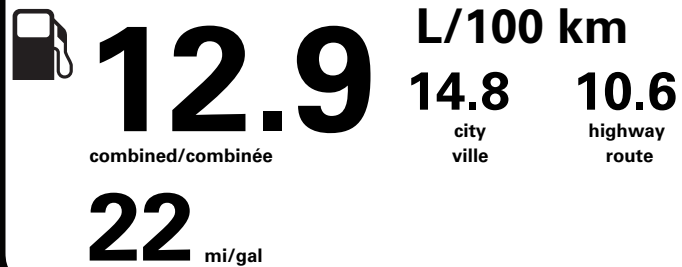

Fuel Consumption / Consommation de carburant

Annual fuel **COST**
for an annual distance of 20,000 km, and an average fuel price of $1.00 per litre

$ 2 580

Coût annuel en carburant

pour une distance annuelle de 20 000 km, et un prix moyen du carburant de 1,00 $ par litre

Standard SUVs range from /
Les VUS ordinaires font entre

2.2 - 17.7 L_e/100 km

L_e is gasoline litre equivalent
L_e signifie litre équivalent d'essence

Carbon Dioxide Rating / Indice de dioxyde de carbone

Tailpipe emissions only / Émissions du tuyau d'échappement seulement

Smog Rating / Indice de Smog

Estimates are based on Government of Canada approved criteria and testing methods. Vehicle's actual fuel consumption will vary.

Estimations établies selon des méthodes d'essai et des critères approuvés par le gouvernement du Canada. La consommation de carburant réelle du véhicule variera.

For more information visit

vehicles.nrcan.gc.ca

Pour plus d'information visitez

vehicules.nrcan.gc.ca

U.S. GOVERNMENT SAFETY RATINGS
COTES DE SÉCURITÉ DU GOUVERNEMENT AMÉRICAIN

Overall Vehicle Score / Cote globale du véhicule	Not Rated / Non coté	
Frontal Crash Collision frontale	Driver / Conducteur Passenger / Passager	Not Rated / Non coté Not Rated / Non coté
Side Crash Collision latérale	Front seat / Siège avant Rear seat / Siège arrière	★★★★★ ★★★★★
Rollover / Capotage	★★★★	

Star ratings range from 1 to 5 stars (*****), with 5 being the highest.
Les cotes varient de 1 à 5 étoiles (*****), 5 étant la cote la plus élevée.

Source: U.S. National Highway Traffic Safety Administration
For more information / Pour de plus amples renseignements
www.safercar.gov

1FMJK1MT3NEA39146

FordPass Connect™

Download the FordPass™ app* and you can:

1. **Access Vehicle Control Features**
2. Remotely start, lock and unlock your vehicle.
   - Locate your vehicle and check approximate fuel range.
   - Receive vehicle health alerts.

1. **Activate 4G LTE Wi-Fi Hotspot**
2. New vehicles include a 3-month or 3GB data (whichever comes first) Wi-Fi trial.
   - Connect up to ten Wi-Fi-equipped devices.

The FordPass Connect™ modem is active and sending vehicle data (e.g., diagnostics) to Ford. See in-vehicle Settings for connectivity options.

Scan code not operational at this time

FOR PLANT USE ONLY

Insist on Ford Protect! The only extended service plan fully backed by Ford and honored at every Ford dealership in the US and Canada. See your Ford dealer for additional details, or visit www.ford.ca for more information.

Personalize your vehicle with Ford Custom Accessories. Genuine Ford Accessories are engineered for your vehicle and can be included under the Ford New Vehicle Limited Warranty. Certain conditions, limitations and exclusions apply. See your Dealer for details.