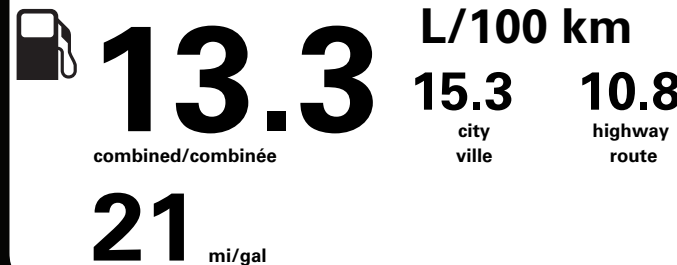

DEALER INSTALLED OPTIONS

ALL WEATHER FLOOR LINER (TRAY)	160.00
LOAD FLOOR REVERSIBLE MAT	295.00

PRICE INFORMATION

BASE PRICE	$100,500.00
TOTAL OPTIONS/OTHER	15,350.00
TOTAL VEHICLE & OPTIONS/OTHER	115,850.00
DESTINATION & DELIVERY	2,595.00

"THIS VEH. NOT INTENDED FOR SALE OR REGISTRATION IN US" RETAIL PRICES EXCLUDE GST/HST

(MSRP)*

SOLD TO/VENDU A Sterling Ford Sales (2020) 1425 Ogilvie Road Gloucester ON CAN K1J 7P3	B10 399	RAMP ONE/ TERMINAL UN RM61	DEALER NO./CONCESSIONNAIRE B10 399
SHIP TO (IF OTHER THAN SOLD TO) / EXPEDIER A (SI AUTRE QUE L' ACHETEUR)		RAMP TWO/ TERMINAL DEUX	FINAL ASSEMBLY PLANT/ USINE DE MONTAGE KENTUCKY
SHIP THROUGH/EXPEDIER VIA		METHOD OF TRANSP / MODE DE TRANSPORT RAIL	ITEM #: B1-1001 O/T 2 TC161 N RE 2X 630 000104 03 16 26

TOTAL MSRP $118,445.00

* MANUFACTURER'S SUGGESTED RETAIL PRICE = MSRP
* NOTE: THIS PRICE HAS BEEN DEVELOPED AS A GUIDE. DEALERS MAY SELL FOR LESS AND ARE NOT UNDER ANY OBLIGATION TO ACCEPT THIS SUGGESTED RETAIL PRICE.

Gasoline Vehicle
Véhicule à essence

Fuel Consumption / Consommation de carburant

Annual fuel **COST**
for an annual distance of 20,000 km, and an average fuel price of $1.50 per litre

$ 3 990

Coût annuel en carburant

pour une distance annuelle de 20 000 km, et un prix moyen du carburant de 1,50 $ par litre

Standard SUVs range from /
Les VUS ordinaires font entre

2.1 - 19.0 L_e/100 km

L_e is gasoline litre equivalent
L_e signifie litre équivalent d'essence

Carbon Dioxide Rating / Indice de dioxyde de carbone

Smog Rating / Indice de Smog

Tailpipe emissions only / Émissions du tuyau d'échappement seulement

Estimates are based on Government of Canada approved criteria and testing methods. Vehicle's actual fuel consumption will vary.

Estimations établies selon des méthodes d'essai et des critères approuvés par le gouvernement du Canada. La consommation de carburant réelle du véhicule variera.

For more information visit

vehicles.nrcan.gc.ca

Pour plus d'information visitez

vehicules.nrcan.gc.ca

U.S. GOVERNMENT SAFETY RATINGS
COTES DE SÉCURITÉ DU GOUVERNEMENT AMÉRICAIN

Overall Vehicle Score / Cote globale du véhicule	★★★★★
Frontal Crash / Collision frontale	★★★★★
Side Crash / Collision latérale	★★★★★
Rollover / Capotage	★★★

Star ratings range from 1 to 5 stars (*****), with 5 being the highest.
Les cotes varient de 1 à 5 étoiles (*****), 5 étant la cote la plus élevée.

Source: U.S. National Highway Traffic Safety Administration
For more information / Pour de plus amples renseignements
www.safercar.gov

1FMJK1MG3TEA29880

FordPass Connect™

Download the FordPass™ app* and you can:

1. Access Vehicle Control Features
2. Remotely start, lock and unlock your vehicle.
   - Locate your vehicle and check approximate fuel range.
   - Receive vehicle health alerts.

Activate 4G LTE Wi-Fi Hotspot

- New vehicles include a 3-month or 3GB data (whichever comes first) Wi-Fi trial.
- Connect up to ten Wi-Fi-equipped devices.

Ask your sales consultant for more details.

Scan code not operational at this time

FOR PLANT USE ONLY

Insist on Ford Protect! The only extended service plan fully backed by Ford and honored at every Ford dealership in the US and Canada. See your Ford dealer for additional details, or visit www.ford.ca for more information.

Personalize your vehicle with Ford Custom Accessories. Genuine Ford Accessories are engineered for your vehicle and can be included under the Ford New Vehicle Limited Warranty. Certain conditions, limitations and exclusions apply. See your Dealer for details.