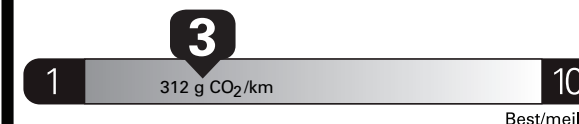

Annual fuel **COST**
for an annual distance of 20,000 km, and an average fuel price of $1.50 per litre

$ 3 990

Coût annuel en carburant

pour une distance annuelle de 20 000 km, et un prix moyen du carburant de 1,50 $ par litre

Standard SUVs range from /
Les VUS ordinaires font entre

2.1 - 19.0 L_e/100 km

L_e is gasoline litre equivalent
L_e signifie litre équivalent d'essence

Carbon Dioxide Rating / Indice de dioxyde de carbone

Smog Rating / Indice de Smog