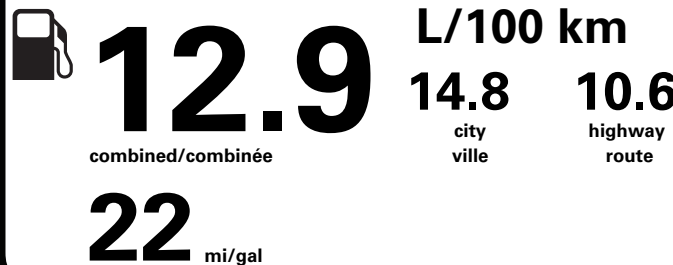

- 360-DEGREE CAMERA
- A/C, TRI-ZONE ELECTRONIC
- ACTIVE NOISE CONTROL
- BLUECRUISE
- CONNECT BLT-IN NAVIGATION
- FORD CO-PILOT360™ACTIVE2.0
- FORDPASS™ CONNECT
- HD RADIO™
- POST-COLLISION BRAKING
- REMOTE KEYLESS ENTRY
- SIRIUSXM® W/ 360L
- SYNC® 4A
- TERRAIN MANAGMENT SYSTEM
- TRAILER TOW PREP PACKAGE
- WIRELESS CHARGING PAD

SAFETY/SECURITY

- ADVANCETRAC™W/ ROLL STABILITY CONTROL
- AIRBAGS, DRIVER & PASS
- LATCH CHILD RESTRAINT SYS
- SECURILOCK ANTI-THEFT SYS
- SOS POST CRASH ALERT SYST
- TIRE PRESSURE MONITOR SYS

WARRANTY

- 3 YR/60,000 KM BASIC
- 5YEAR/100,000 KM POWERTRAIN
- ROADSIDE ASSISTANCE 24 HRS

INCLUDED ON THIS VEHICLE

(MSRP)*

EQUIPMENT GROUP 600A

OPTIONAL EQUIPMENT/OTHER

2024 MODEL YEAR	
FEDERAL EXCISE TAX	100.00
STAR WHITE MET TRI-COAT	800.00
.P285/45R22 AS BSW	
BLUECRUISE EQUIP: 3 YEAR PLAN	2,750.00
HEAVY-DUTY TRAILER TOW PKG	1,195.00
RUNNING BOARDS,STAINLESS	NO CHARGE
2ND ROW CAPTAIN CHAIR SEATS	NO CHARGE
FLR LNERS RW 1&2 W/ CRPET MAT	250.00
CONTROL TRAC W/ ELSD	1,500.00
22" 6-SPOKE POLISHED ALUMINUM	1,595.00
FRONT LICENSE PLATE BRACKET	NO CHARGE

PRICE INFORMATION

BASE PRICE	$107,245.00
TOTAL OPTIONS/OTHER	8,190.00
TOTAL VEHICLE & OPTIONS/OTHER	115,435.00
DESTINATION & DELIVERY	2,295.00

"THIS VEH. NOT INTENDED FOR SALE OR REGISTRATION IN US" RETAIL PRICES EXCLUDE GST/HST

(MSRP)*

Gasoline Vehicle
Véhicule à essence

Fuel Consumption / Consommation de carburant

Annual fuel **COST**
for an annual distance of 20,000 km, and an average fuel price of $1.45 per litre

$ 3 741

Coût annuel en carburant
pour une distance annuelle de 20 000 km, et un prix moyen du carburant de 1,45 $ par litre

Standard SUVs range from /
Les VUS ordinaires font entre

2.3 - 20.2 L_e/100 km

L_e is gasoline litre equivalent
L_e signifie litre équivalent d'essence

Carbon Dioxide Rating / Indice de dioxyde de carbone

Smog Rating / Indice de Smog

Tailpipe emissions only / Émissions du tuyau d'échappement seulement

Estimates are based on Government of Canada approved criteria and testing methods. Vehicle's actual fuel consumption will vary.

Estimations établies selon des méthodes d'essai et des critères approuvés par le gouvernement du Canada. La consommation de carburant réelle du véhicule variera.

For more information visit

vehicles.nrcan.gc.ca

Pour plus d'information visitez

vehicules.nrcan.gc.ca

U.S. GOVERNMENT SAFETY RATINGS
COTES DE SÉCURITÉ DU GOUVERNEMENT AMÉRICAIN

Overall Vehicle Score / Cote globale du véhicule	★★★★★
Frontal Crash / Collision frontale	★★★★★
Side Crash / Collision latérale	★★★★★
Rollover / Capotage	★★★★

Star ratings range from 1 to 5 stars (*****), with 5 being the highest.
Les cotes varient de 1 à 5 étoiles (*****), 5 étant la cote la plus élevée.

Source: U.S. National Highway Traffic Safety Administration
For more information / Pour de plus amples renseignements
www.safercar.gov

1FMJK1M8XREA43096

FordPass Connect™

Download the FordPass™ app* and you can:

1. Access Vehicle Control Features
2. Remotely start, lock and unlock your vehicle.
   - Locate your vehicle and check approximate fuel range.
   - Receive vehicle health alerts.

1. Activate 4G LTE Wi-Fi Hotspot
2. New vehicles include a 3-month or 3GB data (whichever comes first) Wi-Fi trial.
   - Connect up to ten Wi-Fi-equipped devices.

Ask your sales consultant for more details.

Scan code not operational at this time

FOR PLANT USE ONLY

Insist on Ford Protect! The only extended service plan fully backed by Ford and honored at every Ford dealership in the US and Canada. See your Ford dealer for additional details, or visit www.ford.ca for more information.

Personalize your vehicle with Ford Custom Accessories. Genuine Ford Accessories are engineered for your vehicle and can be included under the Ford New Vehicle Limited Warranty. Certain conditions, limitations and exclusions apply. See your Dealer for details.