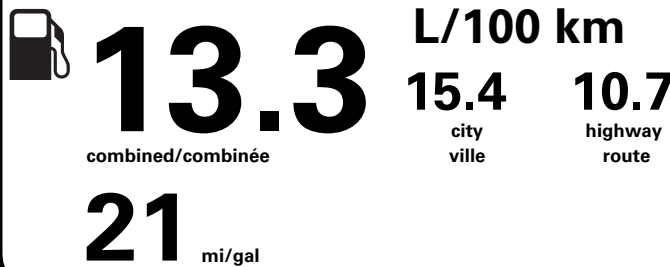

Fuel Consumption / Consommation de carburant

Annual fuel **COST**
for an annual distance of 20,000 km, and an average fuel price of $1.55 per litre

$ 4 123

Coût annuel en carburant

pour une distance annuelle de 20 000 km, et un prix moyen du carburant de 1,55 $ par litre

Standard SUVs range from /
Les VUS ordinaires font entre

2.3 - 21.7 L_e/100 km

L_e is gasoline litre equivalent
L_e signifie litre équivalent d'essence

Carbon Dioxide Rating / Indice de dioxyde de carbone

Tailpipe emissions only / Émissions du tuyau d'échappement seulement

Smog Rating / Indice de Smog

Estimates are based on Government of Canada approved criteria and testing methods. Vehicle's actual fuel consumption will vary.

Estimations établies selon des méthodes d'essai et des critères approuvés par le gouvernement du Canada. La consommation de carburant réelle du véhicule variera.

For more information visit

vehicles.nrcan.gc.ca

Pour plus d'information visitez

vehicules.nrcan.gc.ca

U.S. GOVERNMENT SAFETY RATINGS
COTES DE SÉCURITÉ DU GOUVERNEMENT AMÉRICAIN

Overall Vehicle Score / Cote globale du véhicule		Not Rated / Non coté
Frontal Crash / Collision frontale	Driver / Conducteur Passenger / Passager	Not Rated / Non coté Not Rated / Non coté
Side Crash / Collision latérale	Front seat / Siège avant Rear seat / Siège arrière	Not Rated / Non coté Not Rated / Non coté
Rollover / Capotage		Not Rated / Non coté

Star ratings range from 1 to 5 stars (*****), with 5 being the highest.
Les cotes varient de 1 à 5 étoiles (*****), 5 étant la cote la plus élevée.

Source: U.S. National Highway Traffic Safety Administration
For more information / Pour de plus amples renseignements
www.safercar.gov

FordPass Connect™

Download the FordPass™ app* and you can:

1. **Access Vehicle Control Features**
2. Remotely start, lock and unlock your vehicle.
   - Locate your vehicle and check approximate fuel range.
   - Receive vehicle health alerts.

1. **Activate 4G LTE Wi-Fi Hotspot**
2. New vehicles include a 3-month or 3GB data (whichever comes first) Wi-Fi trial.
   - Connect up to ten Wi-Fi-equipped devices.

Ask your sales consultant for more details.

Scan code not operational at this time

FOR PLANT USE ONLY

SOLD TO/VENDU A A.M. Ford Sales Ltd 2795 Highway Drive Trail BC CAN V1R 2T1	B70 223	RAMP ONE/ TERMINAL UN CS68	DEALER NO./CONCESSIONNAIRE B70 223

TOTAL MSRP $103,595.00

SHIP TO (IF OTHER THAN SOLD TO) / EXPÉDIER A (SI AUTRE QUE L'ACHETEUR)	RAMP TWO/ TERMINAL DEUX	FINAL ASSEMBLY PLANT/ USINE DE MONTAGE KENTUCKY

* MANUFACTURER'S SUGGESTED RETAIL PRICE = MSRP
* NOTE: THIS PRICE HAS BEEN DEVELOPED AS A GUIDE. DEALERS MAY SELL FOR LESS AND ARE NOT UNDER ANY OBLIGATION TO ACCEPT THIS SUGGESTED RETAIL PRICE.

SHIP THROUGH/EXPÉDIER VIA	METHOD OF TRANSP / MODE DE TRANSPORT CONVOY	ITEM #: B7-7124 O/T 1

SPECIAL ORDER

SC273 N RE 2X 525 000033 03 27 25

Insist on Ford Protect! The only extended service plan fully backed by Ford and honored at every Ford dealership in the US and Canada. See your Ford dealer for additional details, or visit www.ford.ca for more information.