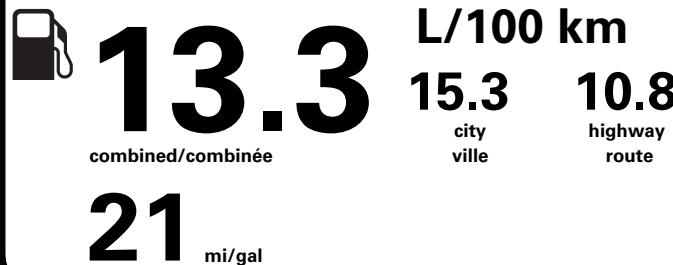

(MSRP)*

EQUIPMENT GROUP 202A

4,250.00

OPTIONAL EQUIPMENT/OTHER

2026 MODEL YEAR	
FEDERAL EXCISE TAX	100.00
P275/60R20 A/T TIRES	
2ND RW BENCH PWR/FLD TIP/SLID	800.00
ENGINE BLOCK HEATER	550.00
PANAROMIC VISTA ROOF	1,850.00
FLR LNERS RW 1&2 W/O CRPET MAT	200.00
20" CRBNZD GRY BRGT ALUM WHEEL	1,695.00
CONNECTIVITY PKG 1 YEAR INCLUD	
FORD CO-PILOT360 ASSIST 2.0	
SIRIUSXM W/360L(3 YR PLAN)	299.00
FRONT LICENSE PLATE BRACKET	NO CHARGE

PRICE INFORMATION

BASE PRICE	$86,870.00
TOTAL OPTIONS/OTHER	9,744.00
TOTAL VEHICLE & OPTIONS/OTHER	96,614.00
DESTINATION & DELIVERY	2,595.00

"THIS VEH. NOT INTENDED FOR SALE OR REGISTRATION IN US" RETAIL PRICES EXCLUDE GST/HST

TOTAL MSRP $99,209.00

* MANUFACTURER'S SUGGESTED RETAIL PRICE = MSRP
* NOTE: THIS PRICE HAS BEEN DEVELOPED AS A GUIDE. DEALERS MAY SELL FOR LESS AND ARE NOT UNDER ANY OBLIGATION TO ACCEPT THIS SUGGESTED RETAIL PRICE.

SOLD TO/VENDU A Lake City Ford Sales (2014) In 800 Broadway Avenue North Williams Lake BC CAN V2G 3P4	B70 002	RAMP ONE/ TERMINAL UN RA8B	DEALER NO./CONCESSIONNAIRE B70 002
SHIP TO (IF OTHER THAN SOLD TO) / EXPEDIER A (SI AUTRE QUE L'ACHETEUR)		RAMP TWO/ TERMINAL DEUX	FINAL ASSEMBLY PLANT/ USINE DE MONTAGE KENTUCKY
SHIP THROUGH/EXPEDIER VIA		METHOD OF TRANSP / MODE DE TRANSPORT RAIL	ITEM #: B7-U001 O/T 2 TB041 N RE 2X 630 000064 02 04 26

Gasoline Vehicle
Véhicule à essence

Fuel Consumption / Consommation de carburant

Annual fuel **COST**
for an annual distance of 20,000 km, and an
average fuel price of $1.50 per litre

$ 3 990

Coût annuel en carburant

pour une distance annuelle de 20 000 km, et un
prix moyen du carburant de 1,50 $ par litre

Standard SUVs range from /
Les VUS ordinaires font entre

2.1 - 19.0 L_e/100 km

L_e is gasoline litre equivalent
L_e signifie litre équivalent d'essence

Carbon Dioxide Rating / Indice de dioxyde de carbone

Smog Rating / Indice de Smog

Tailpipe emissions only / Émissions du tuyau d'échappement seulement

Estimates are based on Government of Canada
approved criteria and testing methods. Vehicle's
actual fuel consumption will vary.

Estimations établies selon des méthodes d'essai et des
critères approuvés par le gouvernement du Canada. La
consommation de carburant réelle du véhicule variera.

For more information visit

vehicles.nrcan.gc.ca

Pour plus d'information visitez

vehicules.nrcan.gc.ca

U.S. GOVERNMENT SAFETY RATINGS
COTES DE SÉCURITÉ DU GOUVERNEMENT AMÉRICAIN

Overall Vehicle Score / Cote globale du véhicule	★★★★★
Frontal Crash Collision frontale	★★★★★ Driver / Conducteur Passenger / Passager
Side Crash Collision latérale	★★★★★ Front seat / Siège avant Rear seat / Siège arrière
Rollover / Capotage	★★★

Star ratings range from 1 to 5 stars (*****), with 5 being the highest.
Les cotes varient de 1 à 5 étoiles (*****), 5 étant la cote la plus élevée.

Source: U.S. National Highway Traffic Safety Administration
For more information / Pour de plus amples renseignements
www.safercar.gov

1FMJK1J87TEA16773

Insist on Ford Protect! The only extended service plan fully backed
by Ford and honored at every Ford dealership in the US and Canada.
See your Ford dealer for additional details, or visit www.ford.ca
for more information.

Personalize your vehicle with Ford Custom Accessories.
Genuine Ford Accessories are engineered for your vehicle
and can be included under the Ford New Vehicle Limited
Warranty. Certain conditions, limitations and exclusions
apply. See your Dealer for details.

Scan code not
operational at
this time

FOR PLANT
USE ONLY

Ask your sales consultant
for more details.

FordPass Connect™

Download the FordPass™ app* and you can:

1. **Access Vehicle Control Features**
2. Remotely start, lock and unlock your vehicle.
   - Locate your vehicle and check approximate fuel range.
   - Receive vehicle health alerts.

1. **Activate 4G LTE Wi-Fi Hotspot**
2. New vehicles include a 3-month or 3GB data (whichever comes first) Wi-Fi trial.
   - Connect up to ten Wi-Fi-equipped devices.