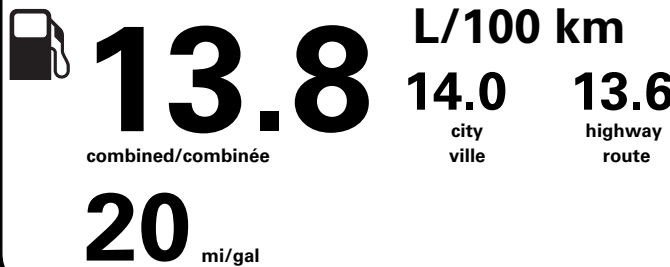

TA141 N RE 2X 625 001211 01 14 26

Canada

ENERGUIDE

Gasoline Vehicle
Véhicule à essence

Fuel Consumption / Consommation de carburant

Annual fuel COST
for an annual distance of 20,000 km, and an average fuel price of \$1.50 per litre