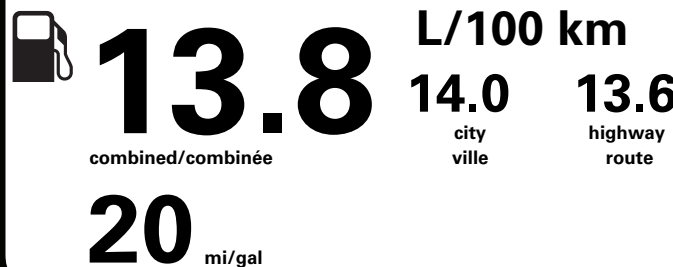

Canada

ENERGUIDE

Gasoline Vehicle
Véhicule à essence

Fuel Consumption / Consommation de carburant

Annual fuel COST
for an annual distance of 20,000 km, and an average fuel price of \$1.50 per litre

\$ 4 140