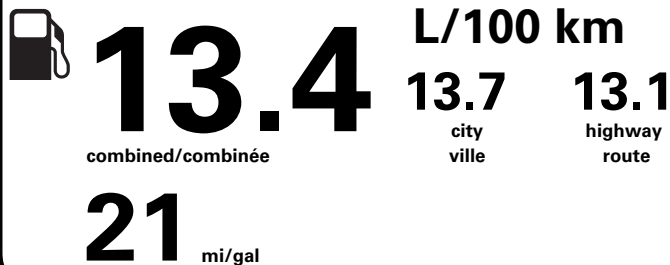

SA211 N RE 2X 520 000886 01 21 25

Fuel Consumption / Consommation de carburant

Annual fuel COST
for an annual distance of 20,000 km, and an average fuel price of \$1.55 per litre

\$ 4 154

Coût annuel en carburant