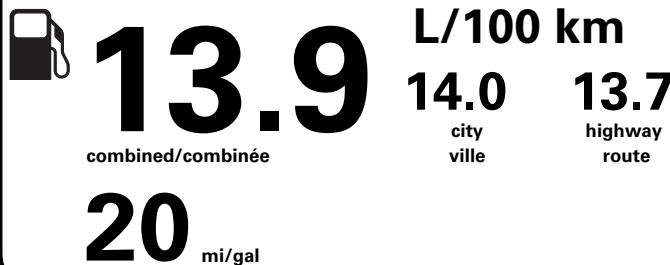

RA243 N RE 2X 420 000080 01 24 24

Gasoline Vehicle
Véhicule à essence

Fuel Consumption / Consommation de carburant

Annual fuel COST
for an annual distance of 20,000 km, and an average fuel price of \$1.45 per litre