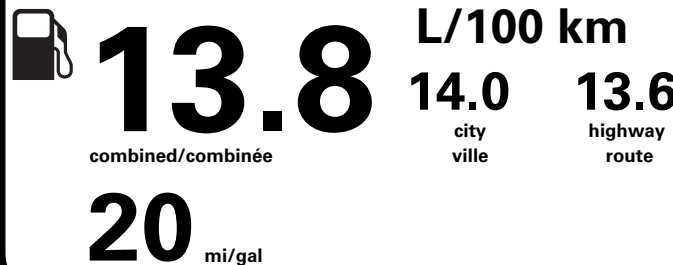

Fuel Consumption / Consommation de carburant

Annual fuel COST
for an annual distance of 20,000 km, and an average fuel price of $1.50 per litre

$ 4 140

Coût annuel en carburant

pour une distance annuelle de 20 000 km, et un prix moyen du carburant de 1,50 $ par litre

Small SUVs range from /
Les petits VUS font entre

1.9 - 16.8 L_e/100 km

L_e is gasoline litre equivalent
L_e signifie litre équivalent d'essence

Carbon Dioxide Rating / Indice de dioxyde de carbone

Tailpipe emissions only / Émissions du tuyau d'échappement seulement

Smog Rating / Indice de Smog

Estimates are based on Government of Canada approved criteria and testing methods. Vehicle's actual fuel consumption will vary.

Estimations établies selon des méthodes d'essai et des critères approuvés par le gouvernement du Canada. La consommation de carburant réelle du véhicule variera.

For more information visit

vehicles.nrcan.gc.ca

Pour plus d'information visitez

vehicules.nrcan.gc.ca

U.S. GOVERNMENT SAFETY RATINGS
COTES DE SÉCURITÉ DU GOUVERNEMENT AMÉRICAIN

Overall Vehicle Score / Cote globale du véhicule	Not Rated / Non coté	
Frontal Crash / Collision frontale	Driver / Conducteur Passenger / Passager	★★★★★
Side Crash / Collision latérale	Front seat / Siège avant Rear seat / Siège arrière	Not Rated / Non coté Not Rated / Non coté
Rollover / Capotage		★★★

Star ratings range from 1 to 5 stars (*****), with 5 being the highest. Les cotes varient de 1 à 5 étoiles (*****), 5 étant la cote la plus élevée.

Source: U.S. National Highway Traffic Safety Administration
For more information / Pour de plus amples renseignements
www.safercar.gov

1FMEE9BP6TLA88413