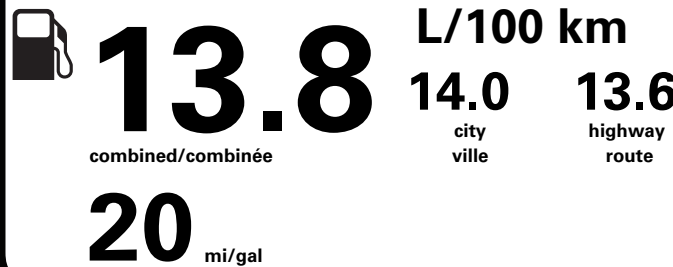

Canada

ENERGUIDE

Gasoline Vehicle
Véhicule à essence

Fuel Consumption / Consommation de carburant

Annual fuel COST
for an annual distance of 20,000 km, and an average fuel price of \$1.50 per litre

\$ 4 140