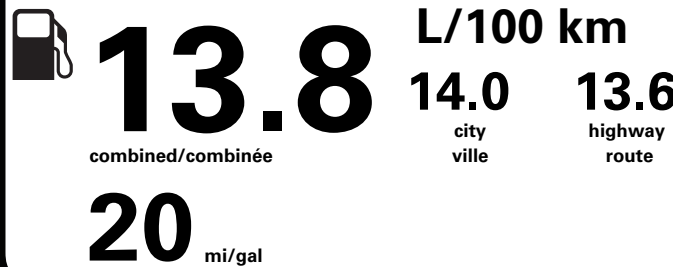

Fuel Consumption / Consommation de carburant

Annual fuel **COST**
for an annual distance of 20,000 km, and an average fuel price of $1.50 per litre

$ 4 140

Coût annuel en carburant

pour une distance annuelle de 20 000 km, et un prix moyen du carburant de 1,50 $ par litre

Small SUVs range from /
Les petits VUS font entre

1.9 - 16.8 L_e/100 km

L_e is gasoline litre equivalent
L_e signifie litre équivalent d'essence

Carbon Dioxide Rating / Indice de dioxyde de carbone

Tailpipe emissions only / Émissions du tuyau d'échappement seulement

Smog Rating / Indice de Smog

Estimates are based on Government of Canada approved criteria and testing methods. Vehicle's actual fuel consumption will vary.

Estimations établies selon des méthodes d'essai et des critères approuvés par le gouvernement du Canada. La consommation de carburant réelle du véhicule variera.

For more information visit

vehicles.nrcan.gc.ca

Pour plus d'information visitez

vehicules.nrcan.gc.ca

U.S. GOVERNMENT SAFETY RATINGS
COTES DE SÉCURITÉ DU GOUVERNEMENT AMÉRICAIN

Overall Vehicle Score / Cote globale du véhicule	Not Rated / Non coté	
Frontal Crash / Collision frontale	Driver / Conducteur Passenger / Passager	★★★★★
Side Crash / Collision latérale	Front seat / Siège avant Rear seat / Siège arrière	Not Rated / Non coté Not Rated / Non coté
Rollover / Capotage		★★★

Star ratings range from 1 to 5 stars (*****), with 5 being the highest.
Les cotes varient de 1 à 5 étoiles (*****), 5 étant la cote la plus élevée.

Source: U.S. National Highway Traffic Safety Administration
For more information / Pour de plus amples renseignements
www.safercar.gov

1FMEE9BP6TLA77511