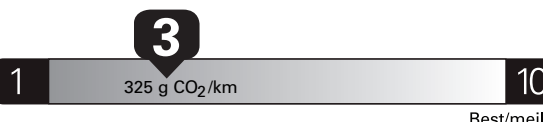

Annual fuel **COST**
for an annual distance of 20,000 km, and an average fuel price of $1.50 per litre

$ 4 140

Coût annuel en carburant

pour une distance annuelle de 20 000 km, et un prix moyen du carburant de 1,50 $ par litre

Small SUVs range from /
Les petits VUS font entre

1.9 - 16.8 L_e/100 km

L_e is gasoline litre equivalent
L_e signifie litre équivalent d'essence

Carbon Dioxide Rating / Indice de dioxyde de carbone

Smog Rating / Indice de Smog