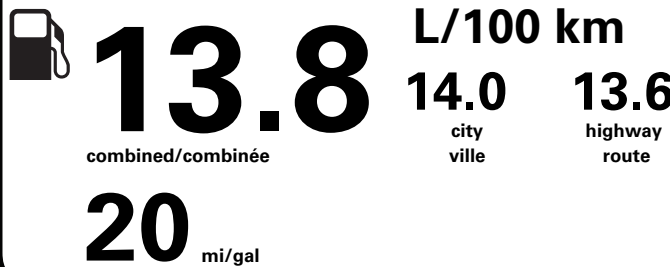

PRICE INFORMATION

BASE PRICE	$67,660.00
TOTAL OPTIONS/OTHER	24,900.00
TOTAL VEHICLE & OPTIONS/OTHER DESTINATION & DELIVERY	92,560.00
	2,495.00

"THIS VEH. NOT INTENDED FOR SALE OR REGISTRATION IN US" RETAIL PRICES EXCLUDE GST/HST

Bronco Off-Road is an outdoor and off-road adventure playground. Original Bronco owners who purchase and take delivery can attend this full-day, immersive driving experience, valued at $2500. Fleet vehicles not eligible. See

www.BroncoOffRodeo.com for more information.

SOLD TO/VENDU A Lange & Fetter Motors Limited 52 Dundas Street East Trenton ON CAN K8V 1K7	B10 335	RAMP ONE/TERMINAL UN CD7M	DEALER NO./CONCESSIONNAIRE B10 335
SHIP TO (IF OTHER THAN SOLD TO) / EXPEDIER A (SI AUTRE QUE L'ACHETEUR)	RAMP TWO/TERMINAL DEUX	FINAL ASSEMBLY PLANT/USINE DE MONTAGE MICHIGAN	TOTAL MSRP $95,055.00 * MANUFACTURER'S SUGGESTED RETAIL PRICE = MSRP * NOTE: THIS PRICE HAS BEEN DEVELOPED AS A GUIDE. DEALERS MAY SELL FOR LESS AND ARE NOT UNDER ANY OBLIGATION TO ACCEPT THIS SUGGESTED RETAIL PRICE.
SHIP THROUGH/EXPEDIER VIA	METHOD OF TRANSP / MODE DE TRANSPORT CONVOY	ITEM #: B1-S39D O/T 2 TD081 N RE 2X 645 001959 04 08 26	

Gasoline Vehicle
Véhicule à essence

Fuel Consumption / Consommation de carburant

Annual fuel **COST**
for an annual distance of 20,000 km, and an average fuel price of $1.50 per litre

$ 4 140

Coût annuel en carburant

pour une distance annuelle de 20 000 km, et un prix moyen du carburant de 1,50 $ par litre

Small SUVs range from /
Les petits VUS font entre

1.9 - 16.8 L_e/100 km

L_e is gasoline litre equivalent
L_e signifie litre équivalent d'essence

Carbon Dioxide Rating / Indice de dioxyde de carbone

Smog Rating / Indice de Smog

Tailpipe emissions only / Émissions du tuyau d'échappement seulement

Estimates are based on Government of Canada approved criteria and testing methods. Vehicle's actual fuel consumption will vary.

Estimations établies selon des méthodes d'essai et des critères approuvés par le gouvernement du Canada. La consommation de carburant réelle du véhicule variera.

For more information visit

vehicles.nrcan.gc.ca

Pour plus d'information visitez

vehicules.nrcan.gc.ca

U.S. GOVERNMENT SAFETY RATINGS
COTES DE SÉCURITÉ DU GOUVERNEMENT AMÉRICAIN

Overall Vehicle Score /
Cote globale du véhicule

Not Rated / Non coté

Frontal Crash / Collision frontale
Driver / Conducteur
Passenger / Passager

★★★★★

Side Crash / Collision latérale
Front seat / Siège avant
Rear seat / Siège arrière

Not Rated / Non coté

Not Rated / Non coté

Rollover / Capotage

★★★

Star ratings range from 1 to 5 stars (*****), with 5 being the highest.
Les cotes varient de 1 à 5 étoiles (*****), 5 étant la cote la plus élevée.

Source: U.S. National Highway Traffic Safety Administration
For more information / Pour de plus amples renseignements
www.safercar.gov

1FMEE9BP4TLA89169

BRONCO™

BUILT WILD

Download the Ford app
Connect your Ford with your phone

Available Remote Features*

- Remote Start, Lock and Unlock
- GPS Location
- Vehicle Health Monitoring

Scan code not operational at this time

FOR PLANT USE ONLY

Insist on Ford Protect! The only extended service plan fully backed by Ford and honored at every Ford dealership in the US and Canada. See your Ford dealer for additional details, or visit www.ford.ca for more information.

Personalize your vehicle with Ford Custom Accessories. Genuine Ford Accessories are engineered for your vehicle and can be included under the Ford New Vehicle Limited Warranty. Certain conditions, limitations and exclusions apply. See your Dealer for details.

3202604157242