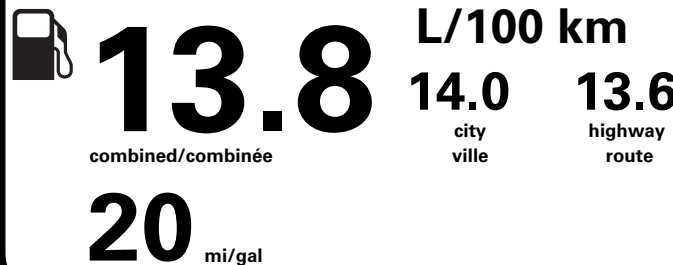

Fuel Consumption / Consommation de carburant

Annual fuel COST
for an annual distance of 20,000 km, and an average fuel price of $1.50 per litre

$ 4 140

Coût annuel en carburant

pour une distance annuelle de 20 000 km, et un prix moyen du carburant de 1,50 $ par litre

Small SUVs range from /
Les petits VUS font entre

1.9 - 16.8 L_e/100 km

L_e is gasoline litre equivalent
L_e signifie litre équivalent d'essence

Carbon Dioxide Rating / Indice de dioxyde de carbone

Tailpipe emissions only / Émissions du tuyau d'échappement seulement

Smog Rating / Indice de Smog

Estimates are based on Government of Canada approved criteria and testing methods. Vehicle's actual fuel consumption will vary.

Estimations établies selon des méthodes d'essai et des critères approuvés par le gouvernement du Canada. La consommation de carburant réelle du véhicule variera.

For more information visit

vehicles.nrcan.gc.ca

Pour plus d'information visitez

vehicules.nrcan.gc.ca

U.S. GOVERNMENT SAFETY RATINGS
COTES DE SÉCURITÉ DU GOUVERNEMENT AMÉRICAIN

Overall Vehicle Score / Cote globale du véhicule	Not Rated / Non coté	
Frontal Crash / Collision frontale	Driver / Conducteur Passenger / Passager	★★★★★
Side Crash / Collision latérale	Front seat / Siège avant Rear seat / Siège arrière	Not Rated / Non coté Not Rated / Non coté
Rollover / Capotage		★★★

Star ratings range from 1 to 5 stars (*****), with 5 being the highest.
Les cotes varient de 1 à 5 étoiles (*****), 5 étant la cote la plus élevée.

Source: U.S. National Highway Traffic Safety Administration
For more information / Pour de plus amples renseignements
www.safercar.gov

1FMEE9BP4TLA54132