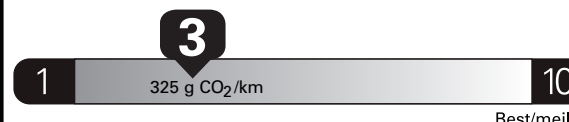

Annual fuel **COST**
for an annual distance of 20,000 km, and an average fuel price of $1.50 per litre

$ 4 140

Coût annuel en carburant

pour une distance annuelle de 20 000 km, et un prix moyen du carburant de 1,50 $ par litre

Small SUVs range from /
Les petits VUS font entre

1.9 - 16.8 L_e/100 km

L_e is gasoline litre equivalent
L_e signifie litre équivalent d'essence

Carbon Dioxide Rating / Indice de dioxyde de carbone

Tailpipe emissions only / Émissions du tuyau d'échappement seulement

Smog Rating / Indice de Smog