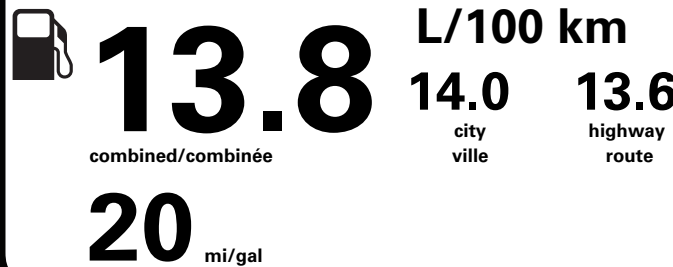

Canada

ENERGUIDE

Gasoline Vehicle  
Véhicule à essence

Fuel Consumption / Consommation de carburant

Annual fuel COST  
for an annual distance of 20,000 km, and an average fuel price of \$1.50 per litre

**\$ 4 140**