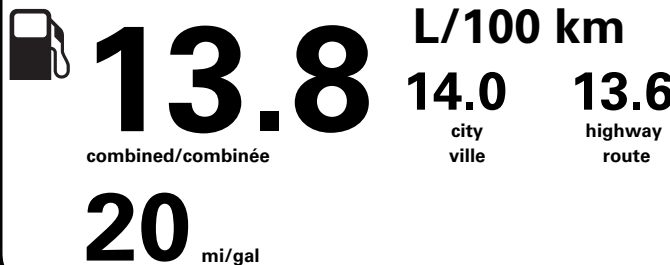

Fuel Consumption / Consommation de carburant

Annual fuel COST
for an annual distance of 20,000 km, and an average fuel price of $1.50 per litre

$ 4 140

Coût annuel en carburant

pour une distance annuelle de 20 000 km, et un prix moyen du carburant de 1,50 $ par litre

Small SUVs range from /
Les petits VUS font entre

1.9 - 16.8 L_e/100 km

L_e is gasoline litre equivalent
L_e signifie litre équivalent d'essence

Carbon Dioxide Rating / Indice de dioxyde de carbone

Tailpipe emissions only / Émissions du tuyau d'échappement seulement

Smog Rating / Indice de Smog

Estimates are based on Government of Canada approved criteria and testing methods. Vehicle's actual fuel consumption will vary.

Estimations établies selon des méthodes d'essai et des critères approuvés par le gouvernement du Canada. La consommation de carburant réelle du véhicule variera.

For more information visit

vehicles.nrcan.gc.ca

Pour plus d'information visitez

vehicules.nrcan.gc.ca

U.S. GOVERNMENT SAFETY RATINGS
COTES DE SÉCURITÉ DU GOUVERNEMENT AMÉRICAIN

Overall Vehicle Score / Cote globale du véhicule	Not Rated / Non coté	
Frontal Crash / Collision frontale	Driver / Conducteur Passenger / Passager	★★★★★
Side Crash / Collision latérale	Front seat / Siège avant Rear seat / Siège arrière	Not Rated / Non coté Not Rated / Non coté
Rollover / Capotage		★★★

Star ratings range from 1 to 5 stars (*****), with 5 being the highest. Les cotes varient de 1 à 5 étoiles (*****), 5 étant la cote la plus élevée.

Source: U.S. National Highway Traffic Safety Administration
For more information / Pour de plus amples renseignements
www.safercar.gov