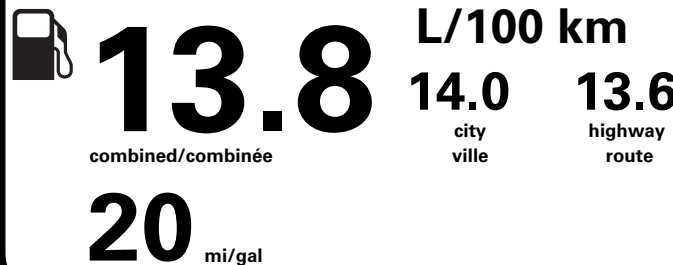

DEALER INSTALLED OPTIONS

- TRAILER TOW PACKAGE 965.00

PRICE INFORMATION

BASE PRICE	$67,410.00
TOTAL OPTIONS/OTHER	26,150.00
TOTAL VEHICLE & OPTIONS/OTHER DESTINATION & DELIVERY	93,560.00
	2,495.00

"THIS VEH. NOT INTENDED FOR SALE OR REGISTRATION IN US" RETAIL PRICES EXCLUDE GST/HST

Bronco Off-Road is an outdoor and off-road adventure playground. Original Bronco owners who purchase and take delivery can attend this full-day, immersive driving experience, valued at $2500. Fleet vehicles not eligible. See

www.BroncoOffRodeo.com for more information.

SOLD TO/VENDU A Lakeland Ford Sales (2009) Ltd 3434 - 2nd Avenue West Prince Albert SK CAN S6V 5G2	B40 689	RAMP ONE/ TERMINAL UN RA69	DEALER NO./CONCESSIONNAIRE B40 689
SHIP TO (IF OTHER THAN SOLD TO) / EXPEDIER A (SI AUTRE QUE L'ACHETEUR)		RAMP TWO/ TERMINAL DEUX	FINAL ASSEMBLY PLANT/ USINE DE MONTAGE MICHIGAN
SHIP THROUGH/EXPEDIER VIA		METHOD OF TRANSP / MODE DE TRANSPORT RAIL	ITEM #: B4-N036 O/T 2 TC091 N RE 2X 640 001549 03 09 26

TOTAL MSRP $96,055.00

* MANUFACTURER'S SUGGESTED RETAIL PRICE = MSRP
* NOTE: THIS PRICE HAS BEEN DEVELOPED AS A GUIDE. DEALERS MAY SELL FOR LESS AND ARE NOT UNDER ANY OBLIGATION TO ACCEPT THIS SUGGESTED RETAIL PRICE.

Canada

ENERGUIDE

Gasoline Vehicle
Véhicule à essence

Fuel Consumption / Consommation de carburant

Annual fuel COST
for an annual distance of 20,000 km, and an average fuel price of $1.50 per litre

$ 4 140

Coût annuel en carburant

pour une distance annuelle de 20 000 km, et un prix moyen du carburant de 1,50 $ par litre

Small SUVs range from /
Les petits VUS font entre

1.9 - 16.8 L_e/100 km

L_e is gasoline litre equivalent
L_e signifie litre équivalent d'essence

Carbon Dioxide Rating / Indice de dioxyde de carbone

Tailpipe emissions only / Émissions du tuyau d'échappement seulement

Smog Rating / Indice de Smog

Estimates are based on Government of Canada approved criteria and testing methods. Vehicle's actual fuel consumption will vary.

Estimations établies selon des méthodes d'essai et des critères approuvés par le gouvernement du Canada. La consommation de carburant réelle du véhicule variera.

For more information visit

vehicles.nrcan.gc.ca

Pour plus d'information visitez

vehicules.nrcan.gc.ca

U.S. GOVERNMENT SAFETY RATINGS
COTES DE SÉCURITÉ DU GOUVERNEMENT AMÉRICAIN

Overall Vehicle Score / Cote globale du véhicule	Not Rated / Non coté	
Frontal Crash / Collision frontale	Driver / Conducteur Passenger / Passager	★★★★★
Side Crash / Collision latérale	Front seat / Siège avant Rear seat / Siège arrière	Not Rated / Non coté Not Rated / Non coté
Rollover / Capotage		★★★

Star ratings range from 1 to 5 stars (*****), with 5 being the highest. Les cotes varient de 1 à 5 étoiles (*****), 5 étant la cote la plus élevée.

Source: U.S. National Highway Traffic Safety Administration
For more information / Pour de plus amples renseignements
www.safercar.gov

1FMEE9BP0TLA76726