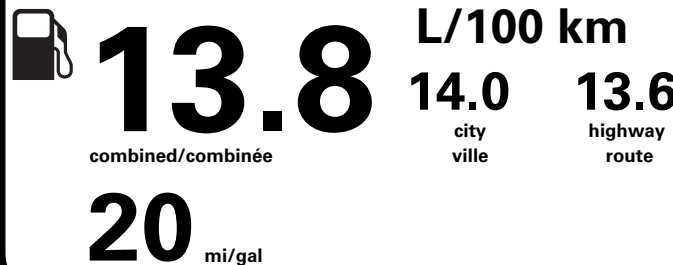

Fuel Consumption / Consommation de carburant

Annual fuel **COST**
for an annual distance of 20,000 km, and an average fuel price of $1.50 per litre

$ 4 140

Coût annuel en carburant

pour une distance annuelle de 20 000 km, et un prix moyen du carburant de 1,50 $ par litre

Small SUVs range from /
Les petits VUS font entre

1.9 - 16.8 L_e/100 km

L_e is gasoline litre equivalent
L_e signifie litre équivalent d'essence

Carbon Dioxide Rating / Indice de dioxyde de carbone

Tailpipe emissions only / Émissions du tuyau d'échappement seulement

Smog Rating / Indice de Smog

Estimates are based on Government of Canada approved criteria and testing methods. Vehicle's actual fuel consumption will vary.

Estimations établies selon des méthodes d'essai et des critères approuvés par le gouvernement du Canada. La consommation de carburant réelle du véhicule variera.

For more information visit

vehicles.nrcan.gc.ca

Pour plus d'information visitez

vehicules.nrcan.gc.ca

U.S. GOVERNMENT SAFETY RATINGS
COTES DE SÉCURITÉ DU GOUVERNEMENT AMÉRICAIN

Overall Vehicle Score /
Cote globale du véhicule

Not Rated / Non coté

Frontal Crash / Collision frontale
Driver / Conducteur ★ ★ ★ ★
Passenger / Passager ★ ★ ★ ★ ★

Side Crash / Collision latérale
Front seat / Siège avant Not Rated / Non coté
Rear seat / Siège arrière Not Rated / Non coté

Rollover / Capotage ★ ★ ★

Star ratings range from 1 to 5 stars (*****), with 5 being the highest.
Les cotes varient de 1 à 5 étoiles (*****), 5 étant la cote la plus élevée.

Source: U.S. National Highway Traffic Safety Administration
For more information / Pour de plus amples renseignements
www.safercar.gov

1FMEE9BP0TLA57853

BRONCO™

BUILT WILD

Download the Ford app
Connect your Ford with your phone

Available Remote Features*

- Remote Start, Lock and Unlock
- GPS Location
- Vehicle Health Monitoring

Scan code not operational at this time

FOR PLANT USE ONLY

Insist on Ford Protect! The only extended service plan fully backed by Ford and honored at every Ford dealership in the US and Canada. See your Ford dealer for additional details, or visit www.ford.ca for more information.

Personalize your vehicle with Ford Custom Accessories. Genuine Ford Accessories are engineered for your vehicle and can be included under the Ford New Vehicle Limited Warranty. Certain conditions, limitations and exclusions apply. See your Dealer for details.