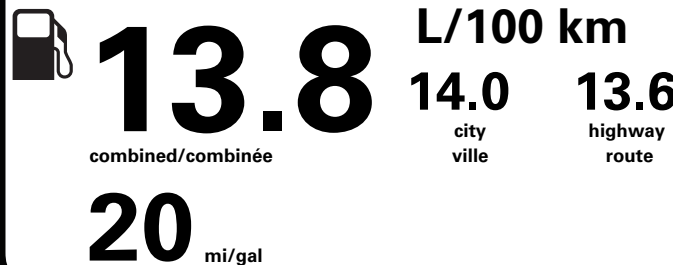

Fuel Consumption / Consommation de carburant

Annual fuel **COST**
for an annual distance of 20,000 km, and an average fuel price of $1.50 per litre

$ 4 140

Coût annuel en carburant

pour une distance annuelle de 20 000 km, et un prix moyen du carburant de 1,50 $ par litre

Small SUVs range from /
Les petits VUS font entre

1.9 - 16.8 L_e/100 km

L_e is gasoline litre equivalent
L_e signifie litre équivalent d'essence

Carbon Dioxide Rating / Indice de dioxyde de carbone

Tailpipe emissions only / Émissions du tuyau d'échappement seulement

Smog Rating / Indice de Smog

Estimates are based on Government of Canada approved criteria and testing methods. Vehicle's actual fuel consumption will vary.

Estimations établies selon des méthodes d'essai et des critères approuvés par le gouvernement du Canada. La consommation de carburant réelle du véhicule variera.

For more information visit

vehicles.nrcan.gc.ca

Pour plus d'information visitez

vehicules.nrcan.gc.ca

U.S. GOVERNMENT SAFETY RATINGS
COTES DE SÉCURITÉ DU GOUVERNEMENT AMÉRICAIN

Overall Vehicle Score / Cote globale du véhicule	Not Rated / Non coté	
Frontal Crash / Collision frontale	Driver / Conducteur Passenger / Passager	★★★★★
Side Crash / Collision latérale	Front seat / Siège avant Rear seat / Siège arrière	Not Rated / Non coté Not Rated / Non coté
Rollover / Capotage		★★★

Star ratings range from 1 to 5 stars (*****), with 5 being the highest. Les cotes varient de 1 à 5 étoiles (*****), 5 étant la cote la plus élevée.

Source: U.S. National Highway Traffic Safety Administration
For more information / Pour de plus amples renseignements
www.safercar.gov

1FMEE8BPXTLB04607