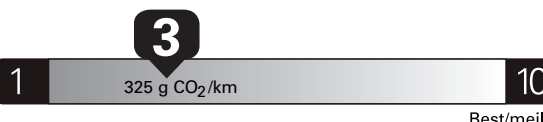

Annual fuel **COST**
for an annual distance of 20,000 km, and an average fuel price of $1.50 per litre

$ 4 140

Coût annuel en carburant

pour une distance annuelle de 20 000 km, et un prix moyen du carburant de 1,50 $ par litre

Small SUVs range from /
Les petits VUS font entre

1.9 - 16.8 L_e/100 km

L_e is gasoline litre equivalent
L_e signifie litre équivalent d'essence

Carbon Dioxide Rating / Indice de dioxyde de carbone

Tailpipe emissions only / Émissions du tuyau d'échappement seulement

Smog Rating / Indice de Smog