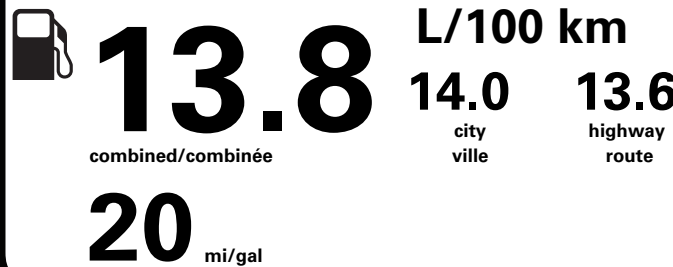

Fuel Consumption / Consommation de carburant

Annual fuel **COST**
for an annual distance of 20,000 km, and an average fuel price of $1.50 per litre

$ 4 140

Coût annuel en carburant

pour une distance annuelle de 20 000 km, et un prix moyen du carburant de 1,50 $ par litre

Small SUVs range from /
Les petits VUS font entre

1.9 - 16.8 L_e/100 km

L_e is gasoline litre equivalent
L_e signifie litre équivalent d'essence

Carbon Dioxide Rating / Indice de dioxyde de carbone

Tailpipe emissions only / Émissions du tuyau d'échappement seulement

Smog Rating / Indice de Smog

Estimates are based on Government of Canada approved criteria and testing methods. Vehicle's actual fuel consumption will vary.

Estimations établies selon des méthodes d'essai et des critères approuvés par le gouvernement du Canada. La consommation de carburant réelle du véhicule variera.

For more information visit

vehicles.nrcan.gc.ca

Pour plus d'information visitez

vehicules.nrcan.gc.ca

U.S. GOVERNMENT SAFETY RATINGS
COTES DE SÉCURITÉ DU GOUVERNEMENT AMÉRICAIN

Overall Vehicle Score /
Cote globale du véhicule

Not Rated / Non coté

Frontal Crash / Collision frontale
Driver / Conducteur ★ ★ ★ ★
Passenger / Passager ★ ★ ★ ★ ★

Side Crash / Collision latérale
Front seat / Siège avant Not Rated / Non coté
Rear seat / Siège arrière Not Rated / Non coté

Rollover / Capotage ★ ★ ★

Star ratings range from 1 to 5 stars (*****), with 5 being the highest. Les cotes varient de 1 à 5 étoiles (*****), 5 étant la cote la plus élevée.

Source: U.S. National Highway Traffic Safety Administration
For more information / Pour de plus amples renseignements
www.safercar.gov

BRONCO™

BUILT WILD

Download the Ford app
Connect your Ford with your phone

Available Remote Features*

- Remote Start, Lock and Unlock
- GPS Location
- Vehicle Health Monitoring

Scan code not operational at this time

FOR PLANT USE ONLY

Insist on Ford Protect! The only extended service plan fully backed by Ford and honored at every Ford dealership in the US and Canada. See your Ford dealer for additional details, or visit www.ford.ca for more information.

Personalize your vehicle with Ford Custom Accessories. Genuine Ford Accessories are engineered for your vehicle and can be included under the Ford New Vehicle Limited Warranty. Certain conditions, limitations and exclusions apply. See your Dealer for details.