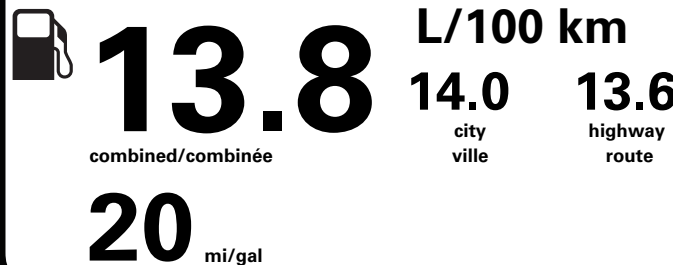

Fuel Consumption / Consommation de carburant

Annual fuel **COST**
for an annual distance of 20,000 km, and an average fuel price of $1.50 per litre

$ 4 140

Coût annuel en carburant

pour une distance annuelle de 20 000 km, et un prix moyen du carburant de 1,50 $ par litre

Small SUVs range from /
Les petits VUS font entre

1.9 - 16.8 L_e/100 km

L_e is gasoline litre equivalent
L_e signifie litre équivalent d'essence

Carbon Dioxide Rating / Indice de dioxyde de carbone

Tailpipe emissions only / Émissions du tuyau d'échappement seulement

Smog Rating / Indice de Smog

Estimates are based on Government of Canada approved criteria and testing methods. Vehicle's actual fuel consumption will vary.

Estimations établies selon des méthodes d'essai et des critères approuvés par le gouvernement du Canada. La consommation de carburant réelle du véhicule variera.

For more information visit

vehicles.nrcan.gc.ca

Pour plus d'information visitez

vehicules.nrcan.gc.ca

U.S. GOVERNMENT SAFETY RATINGS
COTES DE SÉCURITÉ DU GOUVERNEMENT AMÉRICAIN

Overall Vehicle Score / Cote globale du véhicule	Not Rated / Non coté
Frontal Crash / Collision frontale	★★★★★
Side Crash / Collision latérale	Not Rated / Non coté
Rollover / Capotage	★★★

Star ratings range from 1 to 5 stars (*****), with 5 being the highest. Les cotes varient de 1 à 5 étoiles (*****), 5 étant la cote la plus élevée.

Source: U.S. National Highway Traffic Safety Administration
For more information / Pour de plus amples renseignements
www.safercar.gov

1FMEE8BP8TLB19400

BRONCO™

BUILT WILD

Download the Ford app
Connect your Ford with your phone

Available Remote Features*

- Remote Start, Lock and Unlock
- GPS Location
- Vehicle Health Monitoring

Scan code not operational at this time

FOR PLANT USE ONLY

Insist on Ford Protect! The only extended service plan fully backed by Ford and honored at every Ford dealership in the US and Canada. See your Ford dealer for additional details, or visit www.ford.ca for more information.

Personalize your vehicle with Ford Custom Accessories. Genuine Ford Accessories are engineered for your vehicle and can be included under the Ford New Vehicle Limited Warranty. Certain conditions, limitations and exclusions apply. See your Dealer for details.