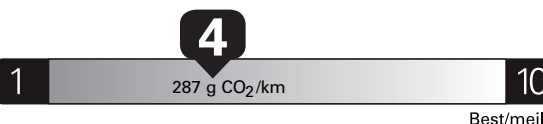

Annual fuel **COST**
for an annual distance of 20,000 km, and an average fuel price of $1.50 per litre

$ 3 660

Coût annuel en carburant

pour une distance annuelle de 20 000 km, et un prix moyen du carburant de 1,50 $ par litre

Standard SUVs range from /
Les VUS ordinaires font entre

2.1 - 19.0 L_e/100 km

L_e is gasoline litre equivalent
L_e signifie litre équivalent d'essence

Carbon Dioxide Rating / Indice de dioxyde de carbone

Tailpipe emissions only / Émissions du tuyau d'échappement seulement

Smog Rating / Indice de Smog