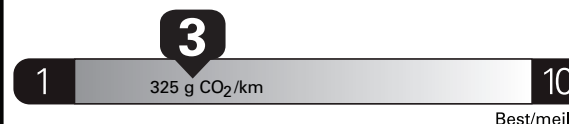

Annual fuel **COST**
for an annual distance of 20,000 km, and an average fuel price of $1.50 per litre

$ 4 140

Coût annuel en carburant

pour une distance annuelle de 20 000 km, et un prix moyen du carburant de 1,50 $ par litre

Small SUVs range from /
Les petits VUS font entre

1.9 - 16.8 L_e/100 km

L_e is gasoline litre equivalent
L_e signifie litre équivalent d'essence

Carbon Dioxide Rating / Indice de dioxyde de carbone

Tailpipe emissions only / Émissions du tuyau d'échappement seulement

Smog Rating / Indice de Smog