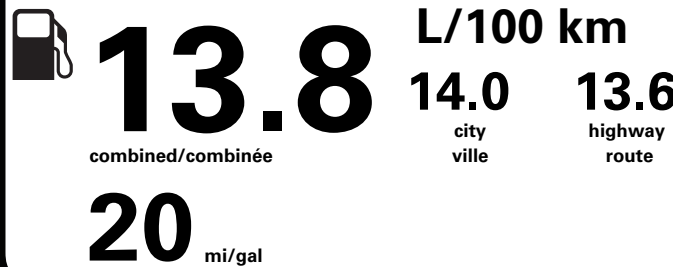

Fuel Consumption / Consommation de carburant

Annual fuel **COST**
for an annual distance of 20,000 km, and an average fuel price of $1.50 per litre

$ 4 140

Coût annuel en carburant

pour une distance annuelle de 20 000 km, et un prix moyen du carburant de 1,50 $ par litre

Small SUVs range from /
Les petits VUS font entre

1.9 - 16.8 L_e/100 km

L_e is gasoline litre equivalent
L_e signifie litre équivalent d'essence

Carbon Dioxide Rating / Indice de dioxyde de carbone

Tailpipe emissions only / Émissions du tuyau d'échappement seulement

Smog Rating / Indice de Smog

Estimates are based on Government of Canada approved criteria and testing methods. Vehicle's actual fuel consumption will vary.

Estimations établies selon des méthodes d'essai et des critères approuvés par le gouvernement du Canada. La consommation de carburant réelle du véhicule variera.

For more information visit

vehicles.nrcan.gc.ca

Pour plus d'information visitez

vehicules.nrcan.gc.ca

U.S. GOVERNMENT SAFETY RATINGS
COTES DE SÉCURITÉ DU GOUVERNEMENT AMÉRICAIN

Overall Vehicle Score /
Cote globale du véhicule

Not Rated / Non coté

Frontal Crash / Collision frontale
Driver / Conducteur ★ ★ ★ ★
Passenger / Passager ★ ★ ★ ★ ★

Side Crash / Collision latérale
Front seat / Siège avant Not Rated / Non coté
Rear seat / Siège arrière Not Rated / Non coté

Rollover / Capotage ★ ★ ★

Star ratings range from 1 to 5 stars (*****), with 5 being the highest.
Les cotes varient de 1 à 5 étoiles (*****), 5 étant la cote la plus élevée.

Source: U.S. National Highway Traffic Safety Administration
For more information / Pour de plus amples renseignements
www.safercar.gov

1FMEE8BP1TLA88961