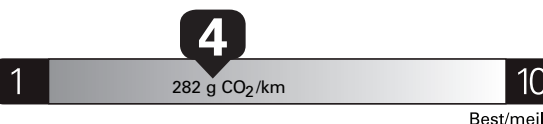

Annual fuel **COST**
for an annual distance of 20,000 km, and an average fuel price of $1.55 per litre

$ 3 720

Coût annuel en carburant

pour une distance annuelle de 20 000 km, et un prix moyen du carburant de 1,55 $ par litre

Standard SUVs range from /
Les VUS ordinaires font entre

2.1 - 19.0 L_e/100 km

L_e is gasoline litre equivalent
L_e signifie litre équivalent d'essence

Carbon Dioxide Rating / Indice de dioxyde de carbone

Tailpipe emissions only / Émissions du tuyau d'échappement seulement

Smog Rating / Indice de Smog