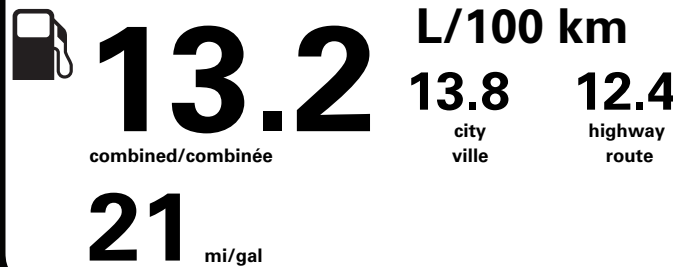

Fuel Consumption / Consommation de carburant

Annual fuel **COST**
for an annual distance of 20,000 km, and an average fuel price of $1.50 per litre

$ 3 960

Coût annuel en carburant

pour une distance annuelle de 20 000 km, et un prix moyen du carburant de 1,50 $ par litre

Small SUVs range from /
Les petits VUS font entre

1.9 - 16.8 L_e/100 km

L_e is gasoline litre equivalent
L_e signifie litre équivalent d'essence

Carbon Dioxide Rating / Indice de dioxyde de carbone

Tailpipe emissions only / Émissions du tuyau d'échappement seulement

Smog Rating / Indice de Smog

Estimates are based on Government of Canada approved criteria and testing methods. Vehicle's actual fuel consumption will vary.

Estimations établies selon des méthodes d'essai et des critères approuvés par le gouvernement du Canada. La consommation de carburant réelle du véhicule variera.

For more information visit

vehicles.nrcan.gc.ca

Pour plus d'information visitez

vehicules.nrcan.gc.ca

U.S. GOVERNMENT SAFETY RATINGS
COTES DE SÉCURITÉ DU GOUVERNEMENT AMÉRICAIN

Overall Vehicle Score / Cote globale du véhicule	Not Rated / Non coté	
Frontal Crash / Collision frontale	Driver / Conducteur Passenger / Passager	★★★★★
Side Crash / Collision latérale	Front seat / Siège avant Rear seat / Siège arrière	Not Rated / Non coté Not Rated / Non coté
Rollover / Capotage		★★★

Star ratings range from 1 to 5 stars (*****), with 5 being the highest. Les cotes varient de 1 à 5 étoiles (*****), 5 étant la cote la plus élevée.

Source: U.S. National Highway Traffic Safety Administration
For more information / Pour de plus amples renseignements
www.safercar.gov

1FMEE8BH8TLA77576