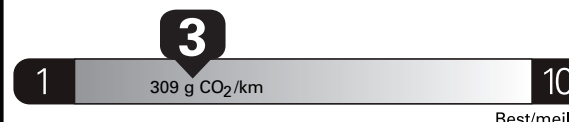

Annual fuel **COST**
for an annual distance of 20,000 km, and an average fuel price of $1.50 per litre

$ 3 960

Coût annuel en carburant

pour une distance annuelle de 20 000 km, et un prix moyen du carburant de 1,50 $ par litre

Small SUVs range from /
Les petits VUS font entre

1.9 - 16.8 L_e/100 km

L_e is gasoline litre equivalent
L_e signifie litre équivalent d'essence

Carbon Dioxide Rating / Indice de dioxyde de carbone

Tailpipe emissions only / Émissions du tuyau d'échappement seulement

Smog Rating / Indice de Smog