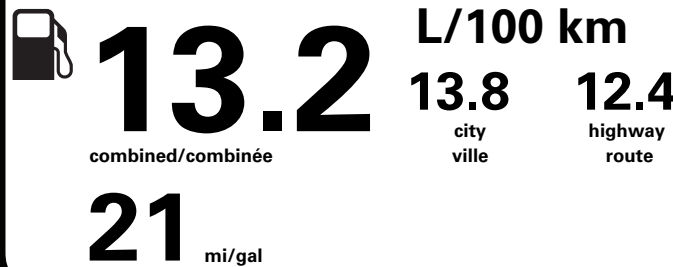

Canada

ENERGUIDE

Gasoline Vehicle
 Véhicule à essence

Fuel Consumption / Consommation de carburant

Annual fuel COST
 for an annual distance of 20,000 km, and an average fuel price of \$1.50 per litre

\$ 3 960