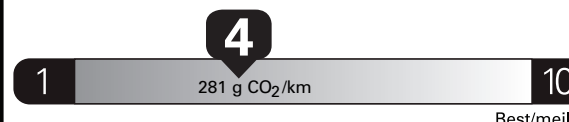

Annual fuel **COST**
for an annual distance of 20,000 km, and an average fuel price of $1.50 per litre

$ 3 600

Coût annuel en carburant

pour une distance annuelle de 20 000 km, et un prix moyen du carburant de 1,50 $ par litre

Small SUVs range from /
Les petits VUS font entre

1.9 - 16.8 L_e/100 km

L_e is gasoline litre equivalent
L_e signifie litre équivalent d'essence

Carbon Dioxide Rating / Indice de dioxyde de carbone

Tailpipe emissions only / Émissions du tuyau d'échappement seulement

Smog Rating / Indice de Smog