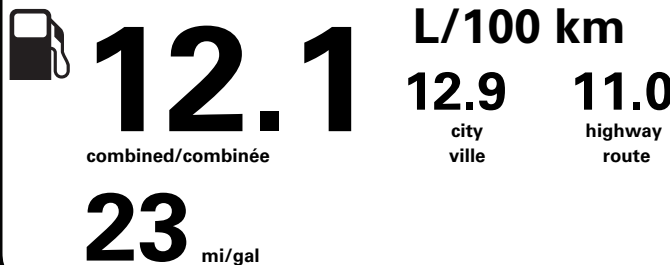

Canada

ENERGUIDE

Gasoline Vehicle
Véhicule à essence

Fuel Consumption / Consommation de carburant

Annual fuel COST
for an annual distance of 20,000 km, and an average fuel price of \$1.50 per litre

\$ 3 630