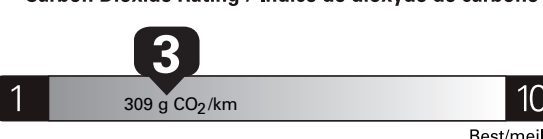

Annual fuel **COST**
for an annual distance of 20,000 km, and an average fuel price of $1.50 per litre

$ 3 960

Coût annuel en carburant

pour une distance annuelle de 20 000 km, et un prix moyen du carburant de 1,50 $ par litre

Small SUVs range from /
Les petits VUS font entre

1.9 - 16.8 L_e/100 km

L_e is gasoline litre equivalent
L_e signifie litre équivalent d'essence

Carbon Dioxide Rating / Indice de dioxyde de carbone

Tailpipe emissions only / Émissions du tuyau d'échappement seulement

Smog Rating / Indice de Smog