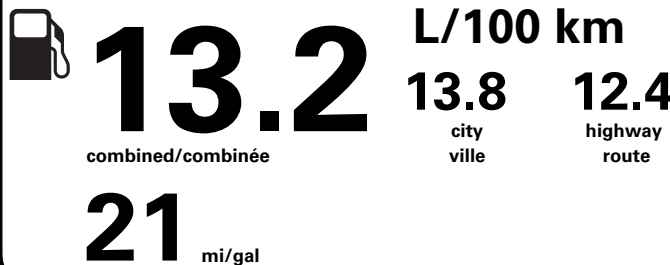

Fuel Consumption / Consommation de carburant