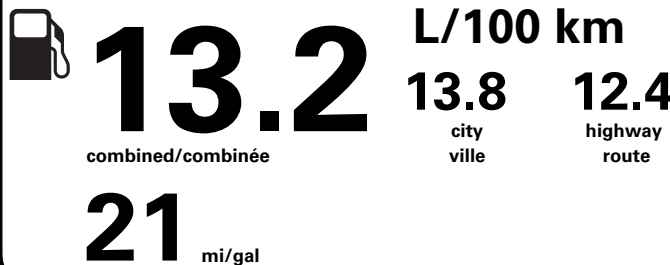

Canada

ENERGUIDE

Gasoline Vehicle
Véhicule à essence

Fuel Consumption / Consommation de carburant

Annual fuel COST
for an annual distance of 20,000 km, and an average fuel price of \$1.50 per litre

\$ 3 960