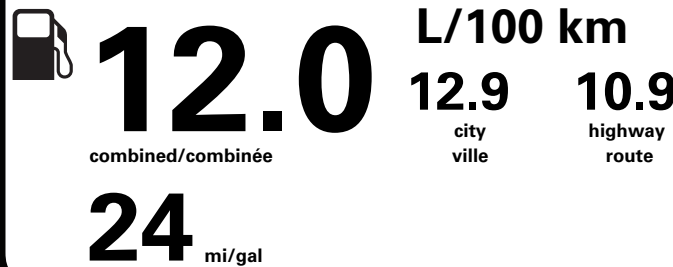

Canada

ENERGUIDE

Gasoline Vehicle
Véhicule à essence

Fuel Consumption / Consommation de carburant

Annual fuel COST
for an annual distance of 20,000 km, and an average fuel price of \$1.50 per litre

\$ 3 600