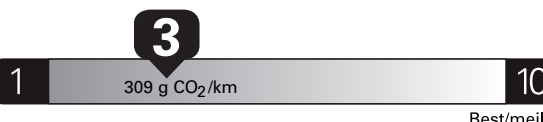

Annual fuel **COST**
for an annual distance of 20,000 km, and an average fuel price of $1.50 per litre

$ 3 960

Coût annuel en carburant

pour une distance annuelle de 20 000 km, et un prix moyen du carburant de 1,50 $ par litre

Small SUVs range from /
Les petits VUS font entre

1.9 - 16.8 L_e/100 km

L_e is gasoline litre equivalent
L_e signifie litre équivalent d'essence

Carbon Dioxide Rating / Indice de dioxyde de carbone

Tailpipe emissions only / Émissions du tuyau d'échappement seulement

Smog Rating / Indice de Smog