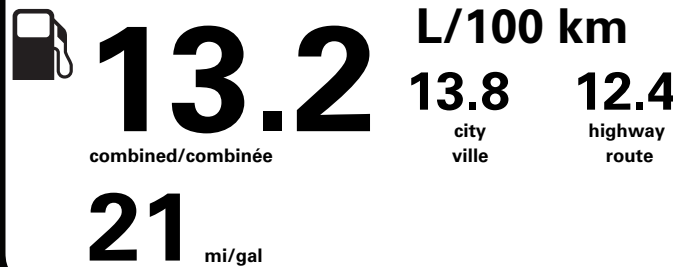

DEALER INSTALLED OPTIONS

TRAILER TOW PACKAGE	965.00

PRICE INFORMATION

BASE PRICE	$54,965.00
TOTAL OPTIONS/OTHER	17,870.00
TOTAL VEHICLE & OPTIONS/OTHER	72,835.00
DESTINATION & DELIVERY	2,495.00

"THIS VEH. NOT INTENDED FOR SALE OR REGISTRATION IN US" RETAIL PRICES EXCLUDE GST/HST

Bronco Off-Road is an outdoor and off-road adventure playground. Original Bronco owners who purchase and take delivery can attend this full-day, immersive driving experience, valued at $2500. Fleet vehicles not eligible. See

www.BroncoOffRodeo.com for more information.

SOLD TO/VENDU A Bourgeois Motors Limited P.O. BOX 337 Midland ON CAN L4R 4L1	B80 006	RAMP ONE/ TERMINAL UN CD7M	DEALER NO./CONCESSIONNAIRE B80 006
SHIP TO (IF OTHER THAN SOLD TO) / EXPEDIER A (SI AUTRE QUE L'ACHETEUR)		RAMP TWO/ TERMINAL DEUX	FINAL ASSEMBLY PLANT/ USINE DE MONTAGE MICHIGAN
SHIP THROUGH/EXPEDIER VIA		METHOD OF TRANSP / MODE DE TRANSPORT CONVOY	ITEM #: B8-P772 O/T 2 TC091 N RE 2X 640 001615 03 09 26

TOTAL MSRP $75,330.00

* MANUFACTURER'S SUGGESTED RETAIL PRICE = MSRP
* NOTE: THIS PRICE HAS BEEN DEVELOPED AS A GUIDE. DEALERS MAY SELL FOR LESS AND ARE NOT UNDER ANY OBLIGATION TO ACCEPT THIS SUGGESTED RETAIL PRICE.

Gasoline Vehicle
Véhicule à essence

Fuel Consumption / Consommation de carburant

Annual fuel **COST**
for an annual distance of 20,000 km, and an average fuel price of $1.50 per litre

$ 3 960

Coût annuel en carburant

pour une distance annuelle de 20 000 km, et un prix moyen du carburant de 1,50 $ par litre

Small SUVs range from /
Les petits VUS font entre

1.9 - 16.8 L_e/100 km

L_e is gasoline litre equivalent
L_e signifie litre équivalent d'essence

Carbon Dioxide Rating / Indice de dioxyde de carbone

Tailpipe emissions only / Émissions du tuyau d'échappement seulement

Smog Rating / Indice de Smog

Estimates are based on Government of Canada approved criteria and testing methods. Vehicle's actual fuel consumption will vary.

Estimations établies selon des méthodes d'essai et des critères approuvés par le gouvernement du Canada. La consommation de carburant réelle du véhicule variera.

For more information visit

vehicles.nrcan.gc.ca

Pour plus d'information visitez

vehicules.nrcan.gc.ca

U.S. GOVERNMENT SAFETY RATINGS
COTES DE SÉCURITÉ DU GOUVERNEMENT AMÉRICAIN

Overall Vehicle Score / Cote globale du véhicule	Not Rated / Non coté	
Frontal Crash / Collision frontale	Driver / Conducteur Passenger / Passager	★★★★★
Side Crash / Collision latérale	Front seat / Siège avant Rear seat / Siège arrière	Not Rated / Non coté Not Rated / Non coté
Rollover / Capotage		★★★

Star ratings range from 1 to 5 stars (*****), with 5 being the highest. Les cotes varient de 1 à 5 étoiles (*****), 5 étant la cote la plus élevée.

Source: U.S. National Highway Traffic Safety Administration
For more information / Pour de plus amples renseignements
www.safercar.gov

1FMEE7BH2TLA78944