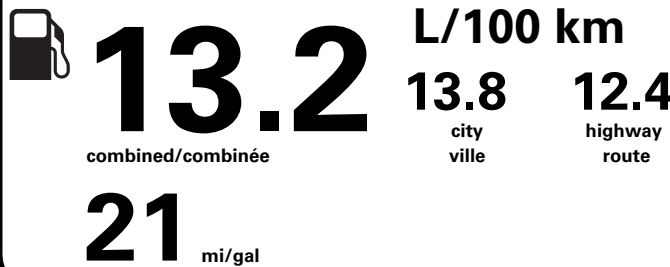

Fuel Consumption / Consommation de carburant