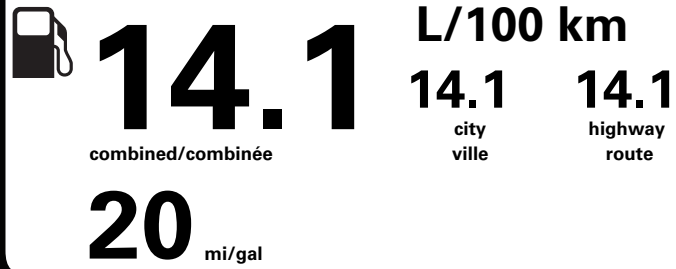

200.00

250.00

2,495.00

PRICE INFORMATION

BASE PRICE	$62,990.00
TOTAL OPTIONS/OTHER	19,340.00
TOTAL VEHICLE & OPTIONS/OTHER DESTINATION & DELIVERY	82,330.00
	2,095.00

"THIS VEH. NOT INTENDED FOR SALE OR REGISTRATION IN US" RETAIL PRICES EXCLUDE GST/HST

Bronco Off-Road is an outdoor and off-road adventure playground. Original Bronco owners who purchase and take delivery can attend this full-day, immersive driving experience, valued at $2500. Fleet vehicles not eligible. See

www.BroncoOffRodeo.com for more information.

OPTIONAL EQUIPMENT/OTHER

- 2023 MODEL YEAR
- FEDERAL EXCISE TAX 100.00
- 2.7L ECOBOOST V6 ENGINE 2,250.00
- 10-SPEED AUTO TRANSMISSION NO CHARGE
- LT315/70R17 M/T TIRES (35")
- REMOTE START SYSTEM
- CNCTD BLT-IN NAV(3-YR INC)
- SASQUATCH PACKAGE 7,100.00
- .17"BLK ALM BEADLCK ALLOY RING
- .4.7/REAR AXLE-LOCKING DIFF
- .FRONT AXLE-LOCKING DIFFRNTL
- SOFT TOP, CLOTH W/PREP KIT
- STORAGE BAGS - DOOR 450.00

RAMP ONE/TERMINAL UN	
CC65	

RAMP TWO/TERMINAL DEUX	FINAL ASSEMBLY PLANT/USINE DE MONTAGE
	MICHIGAN

METHOD OF TRANSP/MODE DE TRANSPORT	ITEM #: B3-S401 O/T 2
CONVOY	

TOTAL MSRP $84,425.00
* MANUFACTURER'S SUGGESTED RETAIL PRICE = MSRP
* NOTE: THIS PRICE HAS BEEN DEVELOPED AS A GUIDE. DEALERS MAY SELL FOR LESS AND ARE NOT UNDER ANY OBLIGATION TO ACCEPT THIS SUGGESTED RETAIL PRICE.

PE041 N RE 2X 350 000284 05 04 23

Gasoline Vehicle
Véhicule à essence

Fuel Consumption / Consommation de carburant

Annual fuel **COST**
for an annual distance of 20,000 km, and an average fuel price of $1.25 per litre

$ 3 525

Coût annuel en carburant

pour une distance annuelle de 20 000 km, et un prix moyen du carburant de 1,25 $ par litre

Small SUVs range from /
Les petits VUS font entre

1.9 - 14.3 L_e/100 km

L_e is gasoline litre equivalent
L_e signifie litre équivalent d'essence

Carbon Dioxide Rating / Indice de dioxyde de carbone

Tailpipe emissions only / Émissions du tuyau d'échappement seulement

Smog Rating / Indice de Smog

Estimates are based on Government of Canada approved criteria and testing methods. Vehicle's actual fuel consumption will vary.

Estimations établies selon des méthodes d'essai et des critères approuvés par le gouvernement du Canada. La consommation de carburant réelle du véhicule variera.

For more information visit

vehicles.nrcan.gc.ca

Pour plus d'information visitez

vehicules.nrcan.gc.ca

U.S. GOVERNMENT SAFETY RATINGS
COTES DE SÉCURITÉ DU GOUVERNEMENT AMÉRICAIN

Overall Vehicle Score /
Cote globale du véhicule

Not Rated / Non coté

Frontal Crash / Collision frontale
Driver / Conducteur ★ ★ ★ ★ ★
Passenger / Passager ★ ★ ★ ★ ★

Side Crash / Collision latérale
Front seat / Siège avant Not Rated / Non coté
Rear seat / Siège arrière Not Rated / Non coté

Rollover / Capotage ★ ★ ★

Star ratings range from 1 to 5 stars (★★★★★), with 5 being the highest.
Les cotes varient de 1 à 5 étoiles (★★★★★), 5 étant la cote la plus élevée.

Source: U.S. National Highway Traffic Safety Administration
For more information / Pour de plus amples renseignements
www.safercar.gov

1FMEE5DP9PLB49233