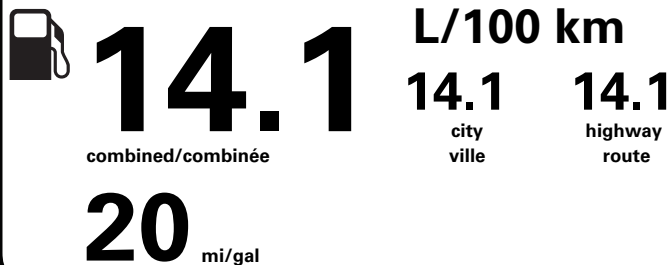

SPECIAL ORDER

PD111 N RE 2X 340 000509 04 11 23

ENERGUIDE

Gasoline Vehicle
Véhicule à essence

Fuel Consumption / Consommation de carburant

Annual fuel **COST**
for an annual distance of 20,000 km, and an average fuel price of \$1.25 per litre